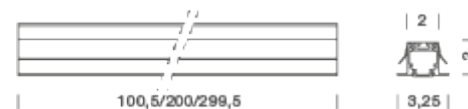

2M | 4000K

LAMPING

Source	LED strip
Total power	30W
Emission	diffused
Switching	according to driver
Tension	24VDC
Color temperature	4000K
Luminous flux	1320lm
Initial luminaire efficacy	44lm/W
Initial chromaticity	SDCM <3
Typ CRI	94
Energy class	E
IP class	40
Dimensions	3,3x2x200cm
Materials	anodized aluminum
Ambient temperature range	- 20°C / 35°C
Performance ambient temperature	25°C
Notes	driver not included, cable length 0,5m, Wooden fixing clip included
Customization options	CCT 2700K, body length
Accessories	Drivers 24VDC + DALI interface, | Recessed fix kit for plasterboard,
Net lamp weight	0,87 kg

Codes

BSLA0120G26NAA

Structure

grey

PACKAGE

Package 01 Dimension: 205x11x2,5 cm / Gross weight: 0,87 kg

Certificazioni