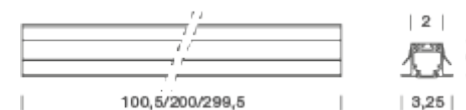

1M | 4000K

LAMPING

Source	LED strip
Total power	15W
Emission	diffused
Switching	according to driver
Tension	24VDC
Color temperature	4000K
Luminous flux	660lm
Initial luminaire efficacy	44lm/W
Initial chromaticity	SDCM <3
Typ CRI	94
Energy class	E
IP class	40
Dimensions	3,3x2x100,5cm
Materials	anodized aluminum
Ambient temperature range	- 20°C / 35°C
Performance ambient temperature	25°C
Notes	driver not included, cable length 0,5m, Wooden fixing clip included
Customization options	CCT 2700K, body length
Accessories	Drivers 24VDC + DALI interface, | Recessed fix kit for plasterboard,
Net lamp weight	0,45 kg

Codes

BSLA0110G26NAA

Structure

grey

PACKAGE

Package 01

Dimension: 105x11x2,5 cm / Gross weight: 0,45 kg

Certificazioni