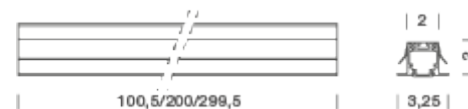

2M | 3000K

LAMPING

Source	LED strip
Total power	30W
Emission	diffused
Switching	according to driver
Tension	24VDC
Color temperature	3000K
Luminous flux	1120lm
Initial luminaire efficacy	37lm/W
Initial chromaticity	SDCM <3
Typ CRI	97
Energy class	F
IP class	40
Dimensions	3,3x2x200cm
Materials	anodized aluminum
Ambient temperature range	- 20°C / 35°C
Performance ambient temperature	25°C
Notes	driver not included, cable length 0,5m, Wooden fixing clip included
Customization options	CCT 2700K, body length
Accessories	Drivers 24VDC + DALI interface, | Recessed fix kit for plasterboard,
Net lamp weight	0,87 kg

Codes

BSLA0120G26WAA

Structure

grey

PACKAGE

Package 01

Dimension: 205x11x2,5 cm / Gross weight: 0,87 kg

Certificazioni