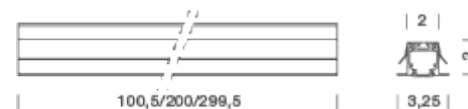

# SLACKLINE TRIM

Die SLACKLINE-Familie besteht aus einer großen Auswahl an Aluminiumprofilen mit unterschiedlichen Befestigungen mit derselben LED-LEuchtmittel, die die Slackline-Installation in jedem Ambiente sehr flexibel macht: Slackline Trim, Slackline Regular und Slackline Micro.

### LAMPING

Source	LED strip
Total power	15W
Emission	diffused
Switching	according to driver
Tension	24VDC
Color temperature	3000K
Luminous flux	560lm
Initial luminaire efficacy	37lm/W
Initial chromaticity	SDCM <
Typ CRI	97
Energy class	F
IP class	40
Dimensions	3,3x2x100,5cm
Materials	anodized aluminum
Ambient temperature range	- 20°C / 35°C
Performance ambient temperature	25°C
Notes	driver not included, cable length 0,5m, Wooden fixing clip included
Customization options	CCT 2700K, body length
Accessories	Drivers 24VDC + DALI interface,   Recessed fix kit for plasterboard,
Net lamp weight	0,45 kg