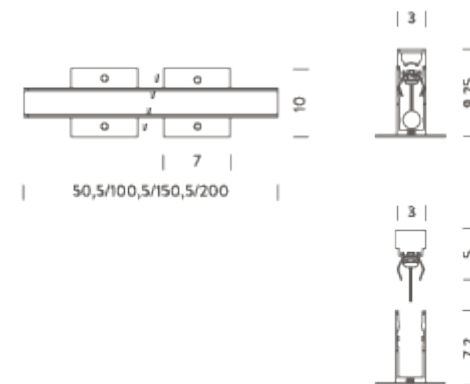

Installation through wall recessed box (included).

0,50M | 4000K

LAMPING

Source	LED strip
Total power	7,5W
Emission	Diffused
Switching	according to driver
Tension	24VDC
Color temperature	4000K
Luminous flux	325lm
Initial luminaire efficacy	> 40lm/W
Initial chromaticity	SDCM < 3
Typ CRI	90
IP class	67
Dimensions	3,1x9,25x50,5cm
Materials	Anodized aluminum
Ambient temperature range	- 20°C / 35°
Performance ambient temperature	25°
Mechanical impact protection code	IK10
Notes	driver not included, 1-10V, DALI, DMX, Casambi, cable length 1m, certified 500kg static load, 3500kg dynamic load
Customization options	body length, CCT 2700K
Accessories	Drivers 24VDC + DALI interface,
Net lamp weight	1,75 kg

Codes

BWLK0205G26NAA

Structure

grey

PACKAGE

Package 01 Dimension: 50x3x9 cm / Gross weight: 3,5 kg

Certificazioni

0,50M | 6000K

LAMPING

Source	LED strip
Total power	7,5W
Emission	Diffused
Switching	according to driver
Tension	24VDC
Color temperature	6000K
Luminous flux	325lm
Initial chromaticity	SDCM < 3
Typ CRI	90
IP class	67
Dimensions	3,1x9,25x50,5cm
Materials	Anodized aluminum
Ambient temperature range	- 20°C / 35°
Performance ambient temperature	25°
Mechanical impact protection code	IK10
Notes	driver not included, 1-10V, DALI, DMX, Casambi, cable length 1m, certified 500kg static load, 3500kg dynamic load
Customization options	body length, CCT 2700K
Accessories	Drivers 24VDC + DALI interface,
Net lamp weight	1,75 kg

Codes

BWLK0205G260AA

Structure

grey

PACKAGE

Package 01

Dimension: 50x3x9 cm / Gross weight: 3,5 kg

Certificazioni