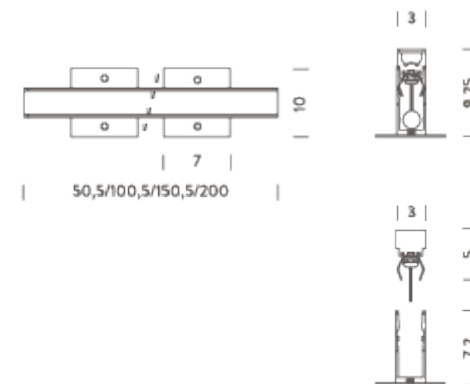

LAMPING

Source	LED strip
Total power	22,5W
Emission	Diffused
Switching	according to driver
Tension	24VDC
Color temperature	4000K
Luminous flux	975lm
Initial chromaticity	SDCM < 3
Typ CRI	90
IP class	67
Dimensions	3,1x9,255x150,5cm
Materials	Anodized aluminum
Ambient temperature range	- 20°C / 35°
Performance ambient temperature	25°
Mechanical impact protection code	IK10
Notes	driver not included, 1-10V, DALI, DMX, Casambi, cable length 1m, certified 500kg static load, 3500kg dynamic load
Customization options	body length, CCT 2700K
Accessories	Drivers 24VDC + DALI interface,
Net lamp weight	5,25 kg

LAMPING

Source	LED strip
Total power	22,5W
Emission	Diffused
Switching	according to driver
Tension	24VDC
Color temperature	6000K
Luminous flux	975lm
Initial luminaire efficacy	150lm/W
Initial chromaticity	SDCM < 3
Typ CRI	90
IP class	67
Dimensions	3,1x9,255x150,5cm
Materials	Anodized aluminum
Ambient temperature range	- 20° / 55°
Performance ambient temperature	25°
Mechanical impact protection code	IK10
Notes	driver not included, 1-10V, DALI, DMX, Casambi, cable length 1m, certified 500kg static load, 3500kg dynamic load
Customization options	body length, CCT 2700K
Accessories	Drivers 24VDC + DALI interface,
Net lamp weight	5,25 kg

Codes

BWLK0215G260AA

Structure

grey

PACKAGE

Package 01 Dimension: 150x3x9 cm / Gross weight: 0,55 kg

Certificazioni

2M | 4000K

LAMPING

Source	LED strip
Total power	30W
Emission	Diffused
Switching	according to driver
Tension	24VDC
Color temperature	4000K
Luminous flux	1300lm
Initial chromaticity	SDCM < 3
Typ CRI	90
IP class	67
Dimensions	3,1x9,25x200,5cm
Ambient temperature range	- 20°C / 35°
Performance ambient temperature	25°
Mechanical impact protection code	IK10
Notes	driver not included, 1-10V, DALI, DMX, Casambi, cable length 1m, certified 500kg static load, 3500kg dynamic load
Customization options	body length, CCT 2700K
Accessories	Drivers 24VDC + DALI interface,
Net lamp weight	7 kg