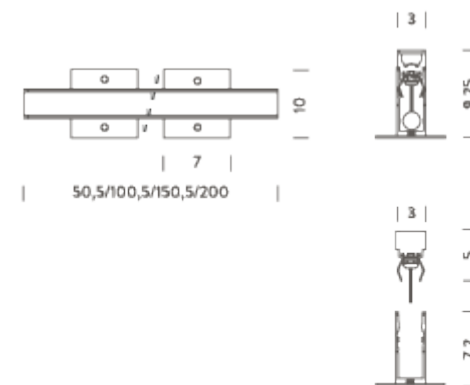

LAMPING

Source	LED strip
Total power	22,5W
Emission	Diffused
Switching	according to driver
Tension	24VDC
Color temperature	6000K
Luminous flux	975lm
Initial luminaire efficacy	150lm/W
Initial chromaticity	SDCM < 3
Typ CRI	90
IP class	67
Dimensions	3,1x9,255x150,5cm
Materials	Anodized aluminum
Ambient temperature range	- 20° / 55°
Performance ambient temperature	25°
Mechanical impact protection code	IK10
Notes	driver not included, 1-10V, DALI, DMX, Casambi, cable length 1m, certified 500kg static load, 3500kg dynamic load
Customization options	body length, CCT 2700K
Accessories	Drivers 24VDC + DALI interface,
Net lamp weight	5,25 kg

LAMPING

Source	LED strip
Total power	30W
Emission	Diffused
Switching	according to driver
Tension	24VDC
Color temperature	4000K
Luminous flux	1300lm
Initial chromaticity	SDCM < 3
Typ CRI	90
IP class	67
Dimensions	3,1x9,25x200,5cm
Ambient temperature range	- 20°C / 35°
Performance ambient temperature	25°
Mechanical impact protection code	IK10
Notes	driver not included, 1-10V, DALI, DMX, Casambi, cable length 1m, certified 500kg static load, 3500kg dynamic load
Customization options	body length, CCT 2700K
Accessories	Drivers 24VDC + DALI interface,
Net lamp weight	7 kg

Codes

BWLK0220G26NAA

Structure

grey

PACKAGE

Package 01

Dimension: 200x3x9 cm / Gross weight: 7 kg

Certificazioni

2M | 6000K

LAMPING

Source	LED strip
Total power	30W
Emission	Diffused
Switching	according to driver
Tension	24VDC
Color temperature	6000K
Luminous flux	1300lm
Initial chromaticity	SDCM < 3
Typ CRI	90
IP class	67
Dimensions	3,1x9,25x200,5cm
Ambient temperature range	- 20°C / 35°
Performance ambient temperature	25°
Mechanical impact protection code	IK10
Notes	driver not included, 1-10V, DALI, DMX, Casambi, cable length 1m, certified 500kg static load, 3500kg dynamic load
Customization options	body length, CCT 2700K
Accessories	Drivers 24VDC + DALI interface,
Net lamp weight	7 kg