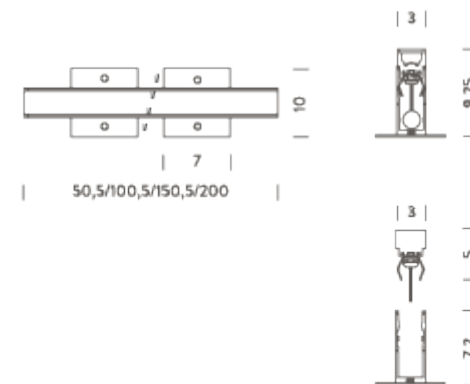

1M | 4000K

LAMPING

Source	LED strip
Total power	15W
Emission	Diffused
Switching	according to driver
Tension	24VDC
Color temperature	4000K
Luminous flux	650lm
Initial luminaire efficacy	> 40lm/W
Initial chromaticity	SDCM < 3
Typ CRI	90
IP class	67
Dimensions	3,1x9,255x100,5cm
Materials	Anodized aluminum
Ambient temperature range	- 20°C / 35°
Performance ambient temperature	25°
Mechanical impact protection code	IK10
Notes	driver not included, 1-10V, DALI, DMX, Casambi, cable length 1m, certified 500kg static load, 3500kg dynamic load
Customization options	body length, CCT 2700K
Accessories	Drivers 24VDC + DALI interface,
Net lamp weight	3,5 kg

Codes

BWLK0210G26NAA

Structure

grey

PACKAGE

Package 01 Dimension: 100x3x9 cm / Gross weight: 5,25 kg

Certificazioni

1M | 6000K

LAMPING

Source	LED strip
Total power	15W
Emission	Diffused
Switching	according to driver
Tension	24VDC
Color temperature	6000K
Luminous flux	650lm
Initial chromaticity	SDCM < 3
Typ CRI	90
IP class	67
Dimensions	3,1x9,255x100,5cm
Materials	Anodized aluminum
Ambient temperature range	- 20° / 55°
Performance ambient temperature	25°
Mechanical impact protection code	IK10
Notes	driver not included, 1-10V, DALI, DMX, Casambi, cable length 1m, certified 500kg static load, 3500kg dynamic load
Customization options	body length, CCT 2700K
Accessories	Drivers 24VDC + DALI interface,
Net lamp weight	3,5 kg