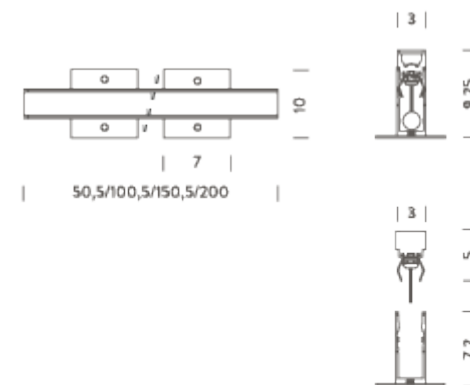

LAMPING

Source	LED strip
Total power	7,5W
Emission	Diffused
Switching	according to driver
Tension	24VDC
Color temperature	6000K
Luminous flux	325lm
Initial chromaticity	SDCM < 3
Typ CRI	90
IP class	67
Dimensions	3,1x9,25x50,5cm
Materials	Anodized aluminum
Ambient temperature range	- 20°C / 35°
Performance ambient temperature	25°
Mechanical impact protection code	IK10
Notes	driver not included, 1-10V, DALI, DMX, Casambi, cable length 1m, certified 500kg static load, 3500kg dynamic load
Customization options	body length, CCT 2700K
Accessories	Drivers 24VDC + DALI interface,
Net lamp weight	1,75 kg

Codes

BWLK0205G260AA

Structure

grey

PACKAGE

Package 01

Dimension: 50x3x9 cm / Gross weight: 3,5 kg

Certificazioni

1M | 4000K

LAMPING

Source	LED strip
Total power	15W
Emission	Diffused
Switching	according to driver
Tension	24VDC
Color temperature	4000K
Luminous flux	650lm
Initial luminaire efficacy	> 40lm/W
Initial chromaticity	SDCM < 3
Typ CRI	90
IP class	67
Dimensions	3,1x9,255x100,5cm
Materials	Anodized aluminum
Ambient temperature range	- 20°C / 35°
Performance ambient temperature	25°
Mechanical impact protection code	IK10
Notes	driver not included, 1-10V, DALI, DMX, Casambi, cable length 1m, certified 500kg static load, 3500kg dynamic load
Customization options	body length, CCT 2700K
Accessories	Drivers 24VDC + DALI interface,
Net lamp weight	3,5 kg