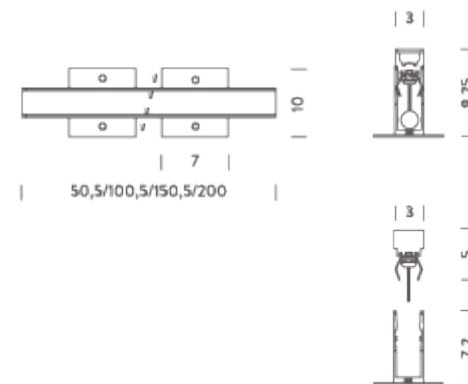

1M | 4000K

LAMPING

Source	LED strip
Total power	15W
Emission	Diffused
Switching	according to driver
Tension	24VDC
Color temperature	4000K
Luminous flux	650lm
Initial luminaire efficacy	> 40lm/W
Initial chromaticity	SDCM < 3
Typ CRI	90
IP class	67
Dimensions	3,1x9,255x100,5cm
Materials	Anodized aluminum
Ambient temperature range	- 20°C / 35°
Performance ambient temperature	25°
Mechanical impact protection code	IK10
Notes	driver not included, 1-10V, DALI, DMX, Casambi, cable length 1m, certified 500kg static load, 3500kg dynamic load
Customization options	body length, CCT 2700K
Accessories	Drivers 24VDC + DALI interface,
Net lamp weight	3,5 kg

LAMPING

Source	LED strip
Total power	15W
Emission	Diffused
Switching	according to driver
Tension	24VDC
Color temperature	6000K
Luminous flux	650lm
Initial chromaticity	SDCM < 3
Typ CRI	90
IP class	67
Dimensions	3,1x9,255x100,5cm
Materials	Anodized aluminum
Ambient temperature range	- 20° / 55°
Performance ambient temperature	25°
Mechanical impact protection code	IK10
Notes	driver not included, 1-10V, DALI, DMX, Casambi, cable length 1m, certified 500kg static load, 3500kg dynamic load
Customization options	body length, CCT 2700K
Accessories	Drivers 24VDC + DALI interface,
Net lamp weight	3,5 kg

Codes

BWLK0210G260AA

Structure

grey

PACKAGE

Package 01 Dimension: 100x3x9 cm / Gross weight: 5,25 kg

Certificazioni

1,5M | 4000K

LAMPING

Source	LED strip
Total power	22,5W
Emission	Diffused
Switching	according to driver
Tension	24VDC
Color temperature	4000K
Luminous flux	975lm
Initial chromaticity	SDCM < 3
Typ CRI	90
IP class	67
Dimensions	3,1x9,255x150,5cm
Materials	Anodized aluminum
Ambient temperature range	- 20°C / 35°
Performance ambient temperature	25°
Mechanical impact protection code	IK10
Notes	driver not included, 1-10V, DALI, DMX, Casambi, cable length 1m, certified 500kg static load, 3500kg dynamic load
Customization options	body length, CCT 2700K
Accessories	Drivers 24VDC + DALI interface,
Net lamp weight	5,25 kg