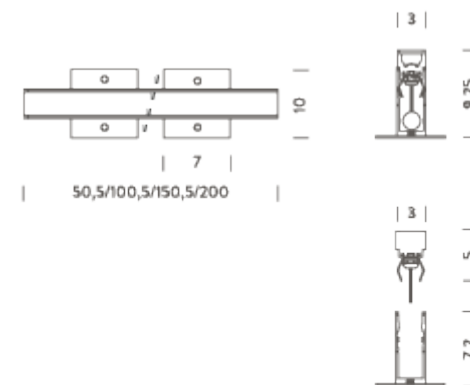

LAMPING

Source	LED strip
Total power	22,5W
Emission	Diffused
Switching	according to driver
Tension	24VDC
Color temperature	4000K
Luminous flux	975lm
Initial chromaticity	SDCM < 3
Typ CRI	90
IP class	67
Dimensions	3,1x9,255x150,5cm
Materials	Anodized aluminum
Ambient temperature range	- 20°C / 35°
Performance ambient temperature	25°
Mechanical impact protection code	IK10
Notes	driver not included, 1-10V, DALI, DMX, Casambi, cable length 1m, certified 500kg static load, 3500kg dynamic load
Customization options	body length, CCT 2700K
Accessories	Drivers 24VDC + DALI interface,
Net lamp weight	5,25 kg

Codes

BWLK0215G26NAA

Structure

grey

PACKAGE

Package 01 Dimension: 150x3x9 cm / Gross weight: 1,75 kg

Certificazioni

1,5M | 6000K

LAMPING

Source	LED strip
Total power	22,5W
Emission	Diffused
Switching	according to driver
Tension	24VDC
Color temperature	6000K
Luminous flux	975lm
Initial luminaire efficacy	150lm/W
Initial chromaticity	SDCM < 3
Typ CRI	90
IP class	67
Dimensions	3,1x9,255x150,5cm
Materials	Anodized aluminum
Ambient temperature range	- 20° / 55°
Performance ambient temperature	25°
Mechanical impact protection code	IK10
Notes	driver not included, 1-10V, DALI, DMX, Casambi, cable length 1m, certified 500kg static load, 3500kg dynamic load
Customization options	body length, CCT 2700K
Accessories	Drivers 24VDC + DALI interface,
Net lamp weight	5,25 kg