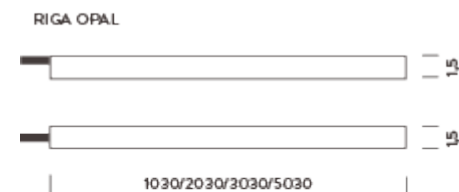

BRACKETS (included)

4M | 4000K - SIDE LIGHT

LAMPING

Source	Flexible LED strip
Total power	38,4W
Emission	Diffused orientable
Switching	according to driver
Tension	24VDC
Color temperature	4000K
Luminous flux	2400lm
Initial luminaire efficacy	60lm/W
Initial chromaticity	SDCM < 3
Typ CRI	85
IP class	68
Dimensions	1,5x1,5x400cm
Materials	Resin + PVC
Ambient temperature range	- 20° / 55°
Performance ambient temperature	25°
Notes	driver not included, cable length 2m
Customization options	body length, CCT 2700K
Accessories	Connectors kit IP68, Drivers 24VDC + DALI interface,
Net lamp weight	1,78 kg