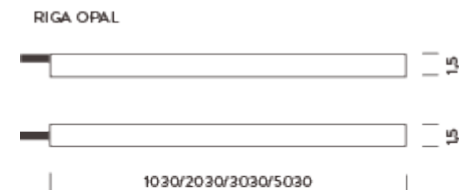

BRACKETS (included)

5M | 4000K - SIDE LIGHT

LAMPING

Source	Flexible LED strip
Total power	48W
Emission	Diffused orientable
Switching	according to driver
Tension	24VDC
Color temperature	4000K
Luminous flux	3000lm
Initial luminaire efficacy	60lm/W
Initial chromaticity	SDCM < 3
Typ CRI	85
IP class	68
Dimensions	1,5x1,5x500cm
Materials	Resin + PVC
Ambient temperature range	- 20° / 55°
Performance ambient temperature	25°
Notes	driver not included, cable length 2m
Customization options	body length, CCT 2700K
Accessories	Connectors kit IP68, Drivers 24VDC + DALI interface,
Net lamp weight	2,16 kg