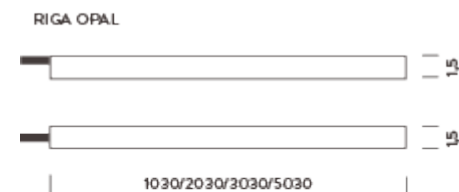

BRACKETS (included)

3M | 3000K - SIDE LIGHT

LAMPING

Source	Flexible LED strip
Total power	28,8W
Emission	Diffused orientable
Switching	according to driver
Tension	24VDC
Color temperature	3000K
Luminous flux	1530lm
Initial luminaire efficacy	60lm/W
Initial chromaticity	SDCM < 3
Typ CRI	85
IP class	68
Dimensions	1,5x1,5x300cm
Materials	Resin + PVC
Ambient temperature range	- 20° / 55°
Performance ambient temperature	25°
Notes	driver not included, cable length 2m
Customization options	body length, CCT 2700K
Accessories	Connectors kit IP68, Drivers 24VDC + DALI interface,
Net lamp weight	1,3 kg