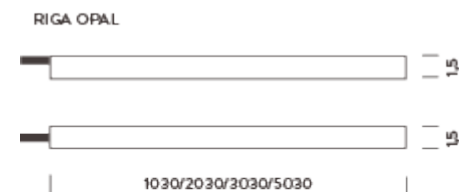

Codes

MRIG0940G35WSL

Structure

white

PACKAGE

Package 01

Dimension: 42x42x4,5 cm / Gross weight: 2,38 kg

Certificazioni