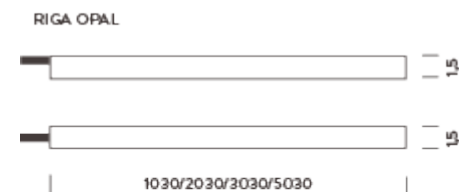

BRACKETS (included)

1M | 3000K - SIDE LIGHT

LAMPING

Source	Flexible LED strip
Total power	9,6W
Emission	Diffused orientable
Switching	according to driver
Tension	24VDC
Color temperature	3000K
Luminous flux	510lm
Initial luminaire efficacy	60lm/W
Initial chromaticity	SDCM < 3
Typ CRI	85
IP class	68
Dimensions	1,5x1,5x100cm
Materials	Resin + PVC
Ambient temperature range	- 20° / 55°
Performance ambient temperature	25°
Notes	driver not included, cable length 2m
Customization options	body length, CCT 2700K
Accessories	Connectors kit IP68, Drivers 24VDC + DALI interface,
Net lamp weight	0,39 kg

Codes

MRIG0910G35WSL

Structure

white

PACKAGE

Package 01

Dimension: 42x42x4,5 cm / Gross weight: 1,47 kg

Certificazioni