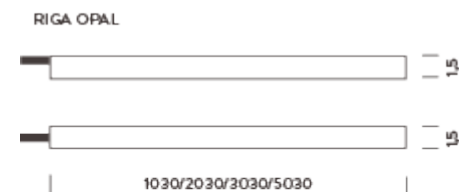

Codes

MRIG0930G35WSL

Structure

white

PACKAGE

Package 01

Dimension: 42x42x4,5 cm / Gross weight: 1,94 kg

Certificazioni