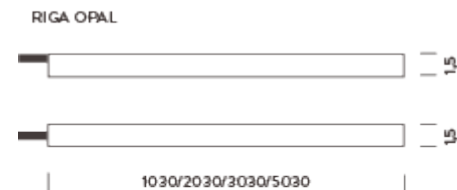

Codes

MRIG0940G35WFL

Structure

white

PACKAGE

Package 01 Dimension: 42x42x4,5 cm / Gross weight: 2,38 kg

Certificazioni

BRACKETS (included)