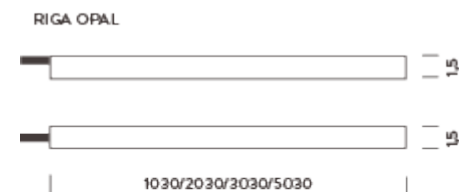

3M | 4000K - SIDE LIGHT

LAMPING

Source	Flexible LED strip
Total power	28,8W
Emission	Diffused orientable
Switching	according to driver
Tension	24VDC
Color temperature	4000K
Luminous flux	1800lm
Initial luminaire efficacy	60lm/W
Initial chromaticity	SDCM < 3
Typ CRI	85
IP class	68
Dimensions	1,5x1,5x300cm
Materials	Resin + PVC
Ambient temperature range	- 20° / 55°
Performance ambient temperature	25°
Notes	driver not included, cable length 2m
Customization options	body length, CCT 2700K
Accessories	Connectors kit IP68, | Drivers 24VDC + DALI interface,
Net lamp weight	1,3 kg

Codes

MRIG0930G35NSL

Structure

white

PACKAGE

Package 01

Dimension: 42x42x4,5 cm / Gross weight: 1,94 kg

Certificazioni

BRACKETS (included)