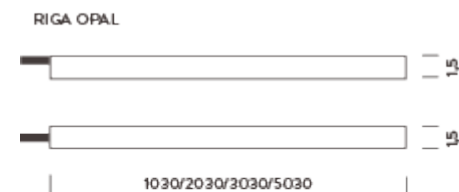

2M | 4000K - SIDE LIGHT

LAMPING

Source	Flexible LED strip
Total power	19,2W
Emission	Diffused orientable
Switching	according to driver
Tension	24VDC
Color temperature	4000K
Luminous flux	1200lm
Initial luminaire efficacy	60lm/W
Initial chromaticity	SDCM < 3
Typ CRI	85
IP class	68
Dimensions	1,5x1,5x200cm
Materials	Resin + PVC
Ambient temperature range	- 20° / 55°
Performance ambient temperature	25°
Notes	driver not included, cable length 2m
Customization options	body length, CCT 2700K
Accessories	Connectors kit IP68, | Drivers 24VDC + DALI interface,
Net lamp weight	0,86 kg

Codes

MRIG0920G35NSL

Structure

white

PACKAGE

Package 01

Dimension: 42x42x4,5 cm / Gross weight: 1,51 kg

Certificazioni

BRACKETS (included)