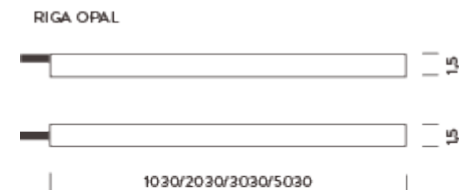

BRACKETS (included)

3M | 4000K - SIDE LIGHT

LAMPING

Source	Flexible LED strip
Total power	28,8W
Emission	Diffused orientable
Switching	according to driver
Tension	24VDC
Color temperature	4000K
Luminous flux	1800lm
Initial luminaire efficacy	60lm/W
Initial chromaticity	SDCM < 3
Typ CRI	85
IP class	68
Dimensions	1,5x1,5x300cm
Materials	Resin + PVC
Ambient temperature range	- 20° / 55°
Performance ambient temperature	25°
Notes	driver not included, cable length 2m
Customization options	body length, CCT 2700K
Accessories	Connectors kit IP68, Drivers 24VDC + DALI interface,
Net lamp weight	1,3 kg