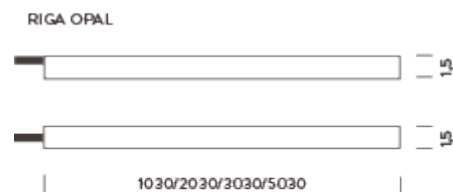

BRACKETS (included)

1M | 3000K - SIDE LIGHT

LAMPING

Source	Flexible LED strip
Total power	9,6W
Emission	Diffused orientable
Switching	according to driver
Tension	24VDC
Color temperature	3000K
Luminous flux	510lm
Initial luminaire efficacy	60lm/W
Initial chromaticity	SDCM < 3
Typ CRI	85
IP class	68
Dimensions	1,5x1,5x100cm
Materials	Resin + PVC
Ambient temperature range	- 20° / 55°
Performance ambient temperature	25°
Notes	driver not included, cable length 2m
Customization options	body length, CCT 2700K
Accessories	Connectors kit IP68, Drivers 24VDC + DALI interface,
Net lamp weight	0,39 kg