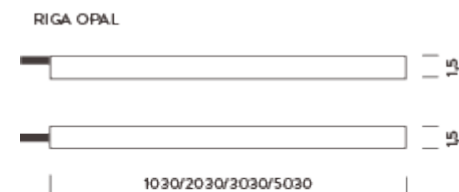

BRACKETS (included)

1M | 4000K - SIDE LIGHT

LAMPING

Source	Flexible LED strip
Total power	9,6W
Emission	Diffused orientable
Switching	according to driver
Tension	24VDC
Color temperature	4000K
Luminous flux	600lm
Initial luminaire efficacy	60lm/W
Initial chromaticity	SDCM < 3
Typ CRI	85
IP class	68
Dimensions	1,5x1,5x100cm
Materials	Resin + PVC
Ambient temperature range	- 20° / 55°
Performance ambient temperature	25°
Notes	driver not included, cable length 2m
Customization options	body length, CCT 2700K
Accessories	Connectors kit IP68, Drivers 24VDC + DALI interface,
Net lamp weight	0,39 kg