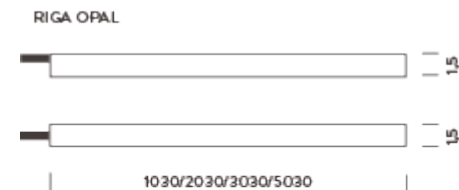

BRACKETS (included)

2M | 4000K - SIDE LIGHT

LAMPING

Source	Flexible LED strip
Total power	19,2W
Emission	Diffused orientable
Switching	according to driver
Tension	24VDC
Color temperature	4000K
Luminous flux	1200lm
Initial luminaire efficacy	60lm/W
Initial chromaticity	SDCM < 3
Typ CRI	85
IP class	68
Dimensions	1,5x1,5x200cm
Materials	Resin + PVC
Ambient temperature range	- 20° / 55°
Performance ambient temperature	25°
Notes	driver not included, cable length 2m
Customization options	body length, CCT 2700K
Accessories	Connectors kit IP68, Drivers 24VDC + DALI interface,
Net lamp weight	0,86 kg