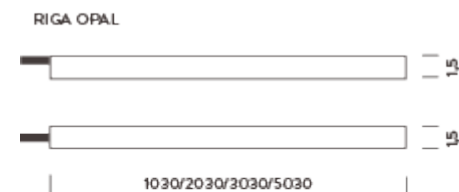

BRACKETS (included)

5M | 3000K - SIDE LIGHT

LAMPING

Source	Flexible LED strip
Total power	48W
Emission	Diffused orientable
Switching	according to driver
Tension	24VDC
Color temperature	3000K
Luminous flux	2550lm
Initial luminaire efficacy	60lm/W
Initial chromaticity	SDCM < 3
Typ CRI	85
IP class	68
Dimensions	1,5x1,5x500cm
Materials	Resin + PVC
Ambient temperature range	- 20° / 55°
Performance ambient temperature	25°
Notes	driver not included, cable length 2m
Customization options	body length, CCT 2700K
Accessories	Connectors kit IP68, Drivers 24VDC + DALI interface,
Net lamp weight	2,16 kg