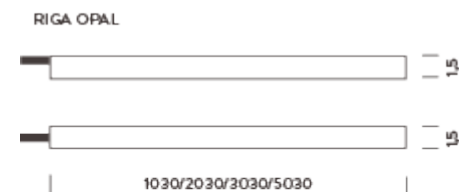

Codes

MRIG0950G35WSL

Structure

white

PACKAGE

Package 01

Dimension: 42x42x4,5 cm / Gross weight: 0,99 kg

Certificazioni