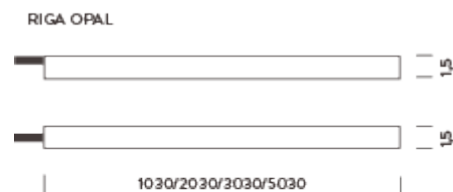

Codes

MRIG0920G35WSL

Structure

white

PACKAGE

Package 01

Dimension: 42x42x4,5 cm / Gross weight: 1,51 kg

Certificazioni