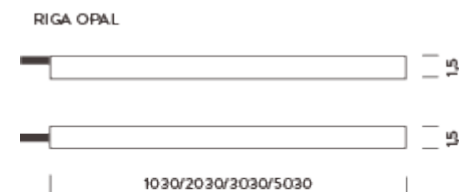

BRACKETS (included)

2M | 3000K - SIDE LIGHT

LAMPING

Source	Flexible LED strip
Total power	19,2W
Emission	Diffused orientable
Switching	according to driver
Tension	24VDC
Color temperature	3000K
Luminous flux	1020lm
Initial luminaire efficacy	60lm/W
Initial chromaticity	SDCM < 3
Typ CRI	85
IP class	68
Dimensions	1,5x1,5x200cm
Materials	Resin + PVC
Ambient temperature range	- 20° / 55°
Performance ambient temperature	25°
Notes	driver not included, cable length 2m
Customization options	body length, CCT 2700K
Accessories	Connectors kit IP68, Drivers 24VDC + DALI interface,
Net lamp weight	0,86 kg