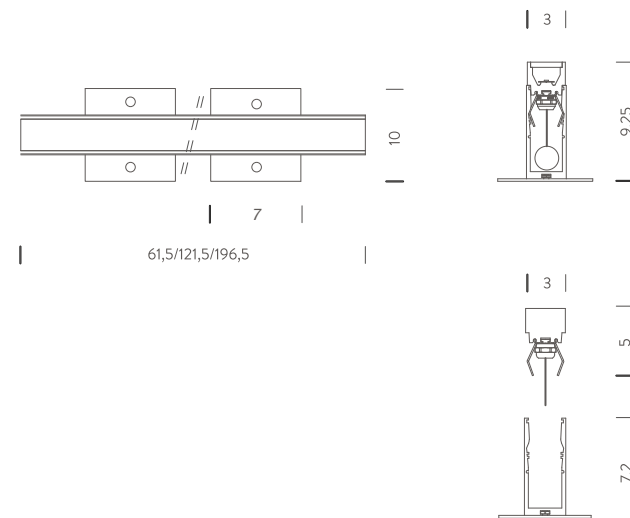

0,60M | 3000K

LAMPING

Source	LED strip
Total power	12W
Emission	wall washer
Switching	according to driver
Tension	24VDC
Color temperature	3000K
Luminous flux	1030lm
Typ CRI	90
IP class	67
Materials	aluminum
Mechanical impact protection code	IK10
Notes	driver not included, cable length 1m, certified 500kg static load, 3500kg dynamic load
Customization options	body length
Accessories	Drivers 24VDC + DALI interface,

Codes

BWLK0206W52NAA

Structure

grey

Certificazioni

1,2M | 3000K

LAMPING

Source	LED strip
Total power	24W
Emission	wall washer
Switching	according to driver
Tension	24VDC
Color temperature	3000K
Luminous flux	2060lm
Typ CRI	90
IP class	67
Materials	aluminum
Mechanical impact protection code	IK10
Notes	driver not included, cable length 1m, certified 500kg static load, 3500kg dynamic load
Customization options	body length
Accessories	Drivers 24VDC + DALI interface,

Codes

BWLK0209W52WAA

Structure

grey

Certificazioni

1,2M | 4000K

LAMPING

Source	LED strip
Total power	24W
Emission	wall washer
Switching	according to driver
Tension	24VDC
Color temperature	4000K
Luminous flux	2288lm
Typ CRI	90
IP class	67
Materials	aluminum
Mechanical impact protection code	IK10
Notes	driver not included, cable length 1m, certified 500kg static load, 3500kg dynamic load
Customization options	body length
Accessories	Drivers 24VDC + DALI interface,

Codes

BWLK0209W52NAA

Structure

grey

Certificazioni

2M | 3000K

LAMPING

Source	LED strip
Total power	40W
Emission	wall washer
Switching	according to driver
Tension	24VDC
Color temperature	3000K
Luminous flux	3433lm
Typ CRI	90
IP class	67
Materials	aluminum
Mechanical impact protection code	IK10
Notes	driver not included, cable length 1m, certified 500kg static load, 3500kg dynamic load
Customization options	body length
Accessories	Drivers 24VDC + DALI interface,