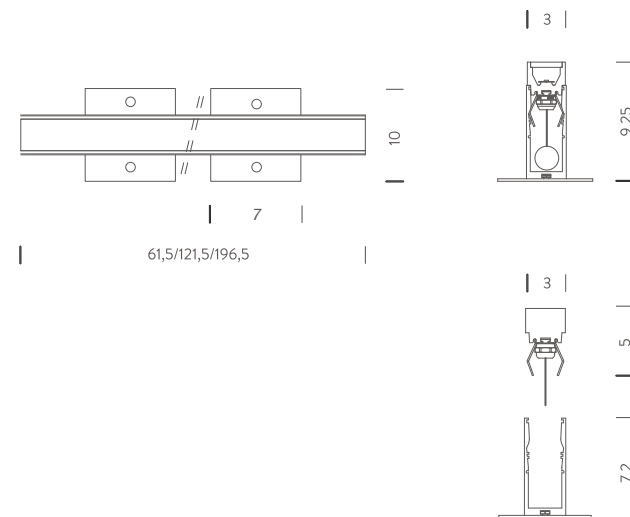

0,60M | 3000K

LAMPING

Source	LED strip
Total power	12W
Emission	wall washer
Switching	according to driver
Tension	24VDC
Color temperature	3000K
Luminous flux	1030lm
Typ CRI	90
IP class	67
Materials	aluminum
Mechanical impact protection code	IK10
Notes	driver not included, cable length 1m, certified 500kg static load, 3500kg dynamic load
Customization options	body length
Accessories	Drivers 24VDC + DALI interface,

Codes

BWLK0206W52WAA

Structure

grey

Certificazioni

0,60M | 4000K

LAMPING

Source	LED strip
Total power	12W
Emission	wall washer
Switching	according to driver
Tension	24VDC
Color temperature	4000K
Luminous flux	1144lm
Typ CRI	90
IP class	67
Materials	aluminum
Mechanical impact protection code	IK10
Notes	driver not included, cable length 1m, certified 500kg static load, 3500kg dynamic load
Customization options	body length
Accessories	Drivers 24VDC + DALI interface,

Codes

BWLK0206W52NAA

Structure

grey

Certificazioni

1,2M | 3000K

LAMPING

Source	LED strip
Total power	24W
Emission	wall washer
Switching	according to driver
Tension	24VDC
Color temperature	3000K
Luminous flux	2060lm
Typ CRI	90
IP class	67
Materials	aluminum
Mechanical impact protection code	IK10
Notes	driver not included, cable length 1m, certified 500kg static load, 3500kg dynamic load
Customization options	body length
Accessories	Drivers 24VDC + DALI interface,

Codes

BWLK0209W52WAA

Structure

grey

Certificazioni

1,2M | 4000K

LAMPING

Source	LED strip
Total power	24W
Emission	wall washer
Switching	according to driver
Tension	24VDC
Color temperature	4000K
Luminous flux	2288lm
Typ CRI	90
IP class	67
Materials	aluminum
Mechanical impact protection code	IK10
Notes	driver not included, cable length 1m, certified 500kg static load, 3500kg dynamic load
Customization options	body length
Accessories	Drivers 24VDC + DALI interface,