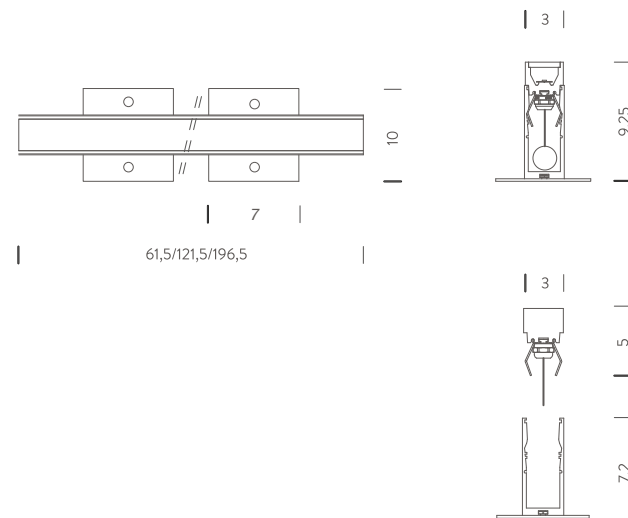

0,60M | 3000K

LAMPING

Source	LED strip
Total power	12W
Emission	wall washer
Switching	according to driver
Tension	24VDC
Color temperature	3000K
Luminous flux	1030lm
Typ CRI	90
IP class	67
Materials	aluminum
Mechanical impact protection code	IK10
Notes	driver not included, cable length 1m, certified 500kg static load, 3500kg dynamic load
Customization options	body length
Accessories	Drivers 24VDC + DALI interface,

Codes

BWLK0206W52WAA

Structure

grey

Certificazioni

0,60M | 4000K

LAMPING

Source	LED strip
Total power	12W
Emission	wall washer
Switching	according to driver
Tension	24VDC
Color temperature	4000K
Luminous flux	1144lm
Typ CRI	90
IP class	67
Materials	aluminum
Mechanical impact protection code	IK10
Notes	driver not included, cable length 1m, certified 500kg static load, 3500kg dynamic load
Customization options	body length
Accessories	Drivers 24VDC + DALI interface,

Codes

BWLK0206W52NAA

Structure

grey

Certificazioni

1,2M | 3000K

LAMPING

Source	LED strip
Total power	24W
Emission	wall washer
Switching	according to driver
Tension	24VDC
Color temperature	3000K
Luminous flux	2060lm
Typ CRI	90
IP class	67
Materials	aluminum
Mechanical impact protection code	IK10
Notes	driver not included, cable length 1m, certified 500kg static load, 3500kg dynamic load
Customization options	body length
Accessories	Drivers 24VDC + DALI interface,

Codes

BWLK0209W52WAA

Structure

grey

Certificazioni

1,2M | 4000K

LAMPING

Source	LED strip
Total power	24W
Emission	wall washer
Switching	according to driver
Tension	24VDC
Color temperature	4000K
Luminous flux	2288lm
Typ CRI	90
IP class	67
Materials	aluminum
Mechanical impact protection code	IK10
Notes	driver not included, cable length 1m, certified 500kg static load, 3500kg dynamic load
Customization options	body length
Accessories	Drivers 24VDC + DALI interface,