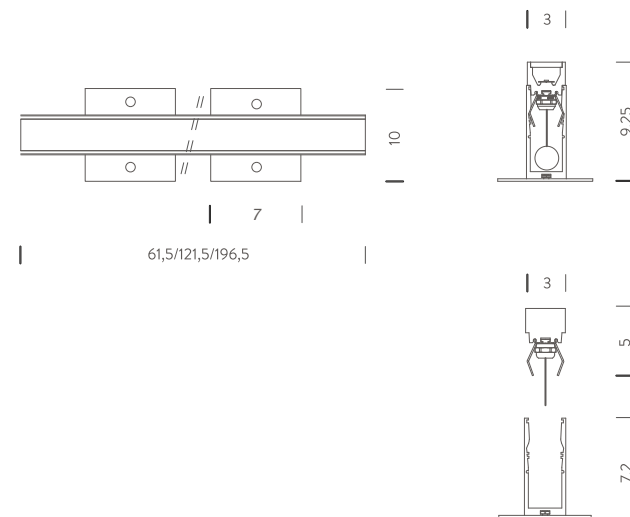

0,60M | 3000K

LAMPING

Source	LED strip
Total power	12W
Emission	wall washer
Switching	according to driver
Tension	24VDC
Color temperature	3000K
Luminous flux	1030lm
Typ CRI	90
IP class	67
Materials	aluminum
Mechanical impact protection code	IK10
Notes	driver not included, cable length 1m, certified 500kg static load, 3500kg dynamic load
Customization options	body length
Accessories	Drivers 24VDC + DALI interface,

Codes

BWLK0209W52WAA

Structure

grey

Certificazioni

1,2M | 4000K

LAMPING

Source	LED strip
Total power	24W
Emission	wall washer
Switching	according to driver
Tension	24VDC
Color temperature	4000K
Luminous flux	2288lm
Typ CRI	90
IP class	67
Materials	aluminum
Mechanical impact protection code	IK10
Notes	driver not included, cable length 1m, certified 500kg static load, 3500kg dynamic load
Customization options	body length
Accessories	Drivers 24VDC + DALI interface,

Codes

BWLK0209W52NAA

Structure

grey

Certificazioni

2M | 3000K

LAMPING

Source	LED strip
Total power	40W
Emission	wall washer
Switching	according to driver
Tension	24VDC
Color temperature	3000K
Luminous flux	3433lm
Typ CRI	90
IP class	67
Materials	aluminum
Mechanical impact protection code	IK10
Notes	driver not included, cable length 1m, certified 500kg static load, 3500kg dynamic load
Customization options	body length
Accessories	Drivers 24VDC + DALI interface,

Codes

BWLK0220W52WAA

Structure

grey

Certificazioni

2M | 4000K

LAMPING

Source	LED strip
Total power	40W
Emission	wall washer
Switching	according to driver
Tension	24VDC
Color temperature	4000K
Luminous flux	3815lm
Typ CRI	90
IP class	67
Materials	aluminum
Mechanical impact protection code	IK10
Notes	driver not included, cable length 1m, certified 500kg static load, 3500kg dynamic load
Customization options	body length
Accessories	Drivers 24VDC + DALI interface,