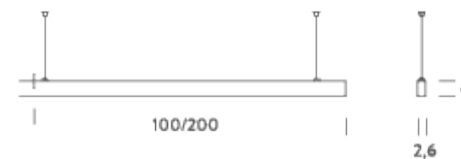

2M | DOWNLIGHT - 4000K

LAMPING

Source	LED strip
Total power	29W
Emission	diffused orientable
Switching	DALI
Tension	24V
Color temperature	4000K
Luminous flux	1960lm
Initial luminaire efficacy	68lm/W
Initial chromaticity	SDCM<3
Typ CRI	90
Energy class	D
IP class	40
Dimensions	200x2,6x5cm
Materials	aluminium
Ambient temperature range	0°C / +35°C
Performance ambient temperature	25°C
Notes	included: 1 x driver 60W (220/240V) | 1 x dimmer DALI | 1 electrical cable length 5m | 2 adjustable metal cable length 3m (including ceiling attachment) | remote driver | RAL 9005 black | RAL 9016 white | shipped assembled
Customization options	light configurations, separate light control, control systems
Accessories	Canopy box, 1 driver, 1 electrical cable | Ceiling plate, for false ceiling
Net lamp weight	2,69 kg

Codes

BZRL1620G15NBO
BZRL1620G15NNE
BZRL1620G15NOR

Structure

white
black
matt gold

PACKAGE

Package 01 Dimension: 250x11x11 cm / Gross weight: 4,69 kg

Certificazioni