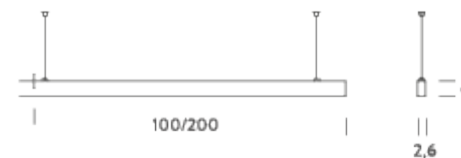

1M | DOWNLIGHT - 2700K

LAMPING

| | |
|---------------------------------|----------------------------------------------------------------------------------------------------------------------------------------------------------------------------------------------------------------------------------|
| Source | LED strip |
| Total power | 14,5W |
| Emission | diffused orientable |
| Switching | DALI |
| Tension | 24V |
| Color temperature | 2700K |
| Luminous flux | 833lm |
| Initial luminaire efficacy | 57lm/W |
| Initial chromaticity | SDCM<3 |
| Typ CRI | 90 |
| Energy class | E |
| IP class | 40 |
| Dimensions | 100x2,6x5cm |
| Materials | aluminium |
| Ambient temperature range | 0°C / +35°C |
| Performance ambient temperature | 25°C |
| Notes | included: 1 x driver 20W (220/240V) 1 x dimmer DALI 1 electrical cable length 5m 2 x adjustable metal cable length 3m (including ceiling attachment) remote driver RAL 9005 black RAL 9016 white shipped assembled |
| Customization options | light configurations, separate light control, control systems |
| Accessories | Canopy box, 1 driver, 1 electrical cable Ceiling plate, for false ceiling |
| Net lamp weight | 1,32 kg |

Codes

BZRL1610G15DBO
BZRL1610G15DNE
BZRL1610G15DOR

Structure

white
black
gold

PACKAGE

Package 01 Dimension: 115x11x11 cm / Gross weight: 2,12 kg

Certificazioni

1M | UP - DOWNLIGHT -2700K