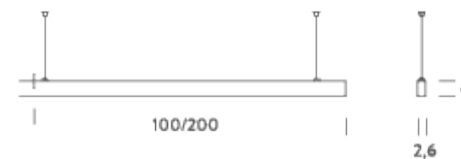

LAMPING

| | |
|---------------------------------|----------------------------------------------------------------------------------------------------------------------------------------------------------------------------------------------------------------------------------|
| Source | LED strip |
| Total power | 14,5W |
| Emission | diffused orientable |
| Switching | DALI |
| Tension | 24V |
| Color temperature | 3000K |
| Luminous flux | 882lm |
| Initial luminaire efficacy | 61lm/W |
| Initial chromaticity | SDCM<3 |
| Typ CRI | 90 |
| Energy class | E |
| IP class | 40 |
| Dimensions | 100x2,6x5cm |
| Materials | aluminium |
| Ambient temperature range | 0°C / +35°C |
| Performance ambient temperature | 25°C |
| Notes | included: 1 x driver 20W (220/240V) 1 x dimmer DALI 1 electrical cable length 5m 2 x adjustable metal cable length 3m (including ceiling attachment) remote driver RAL 9005 black RAL 9016 white shipped assembled |
| Customization options | light configurations, separate light control, control systems |
| Accessories | Canopy box, 1 driver, 1 electrical cable Ceiling plate, for false ceiling |
| Net lamp weight | 1,32 kg |

Codes

BZRL1610G15WOB
BZRL1610G15WNE
BZRL1610G15WOR

Structure

white
black
gold

PACKAGE

Package 01 Dimension: 115x11x11 cm / Gross weight: 2,12 kg

Certificazioni

1M | UP - DOWNLIGHT -3000K