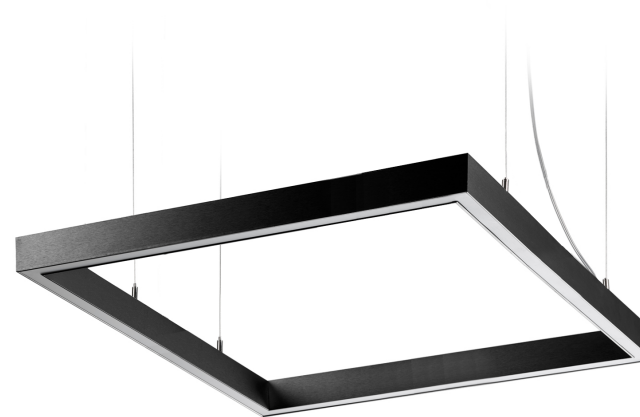

ZIRKOL SQUARE-S

Zirkol Square-S is a family of square suspension lamps with a right-angle for general and decorative lighting. Anodized aluminium body and opal screen for homogeneous lighting. CRI 90. Light emission can be direct or bi-emission with high luminous flux and different colour temperatures. Available in the finishes black, white and matte gold.

1M | DOWNLIGHT - 2700K

LAMPING

Source	LED strip
Total power	58W
Emission	diffused
Switching	DALI
Tension	24V
Color temperature	2700K
Luminous flux	3330lm
Typ CRI	90
IP class	40
Dimensions	100x100x5cm
Materials	aluminium
Notes	