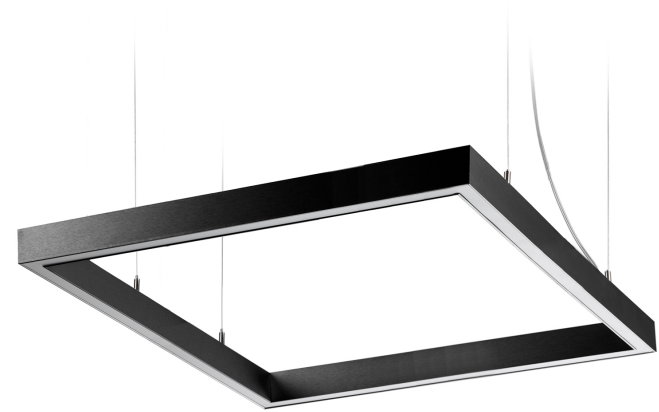

ZIRKOL SQUARE-S

Zirkol Square-S is a family of square suspension lamps with a right-angle for general and decorative lighting. Anodized aluminium body and opal screen for homogeneous lighting. CRI 90. Light emission can be direct or bi-emission with high luminous flux and different colour temperatures. Available in the finishes black, white and matte gold.

1M | DOWNLIGHT - 2700K

LAMPING

Source	LED strip
Total power	58W
Emission	diffused
Switching	DALI
Tension	24V
Color temperature	2700K
Luminous flux	3330lm
Typ CRI	90
IP class	40
Dimensions	100x100x5cm
Materials	aluminium
Notes	included: remote driver 60W (220/240V) 1 x dimmer DALI 1 x electrical cable 4m 4 x adjustable metal cable (length from 3m to 0,5m) ceiling attachment remote driver RAL 9005 black RAL 9016 white shipped assembled
Customization options	external electrical cable light configurations, separate light control, control systems

Codes

BZRA1610G15DBO
BZRA1610G15DNE
BZRA1610G15DOR

Structure

white
black
gold

Certificazioni

1M | DOWNLIGHT - 3000K

LAMPING

Source	LED strip
Total power	58W
Emission	diffused
Switching	DALI
Tension	24V
Color temperature	3000K
Luminous flux	3525lm
Typ CRI	90
IP class	40
Dimensions	100x100x5cm
Materials	aluminium
Notes	included: remote driver 60W (220/240V) 1 x dimmer DALI 1 x electrical cable 4m 4 x adjustable metal cable (length from 3m to 0,5m) ceiling attachment remote driver RAL 9005 black RAL 9016 white shipped assembled
Customization options	external electrical cable light configurations, separate light control, control systems