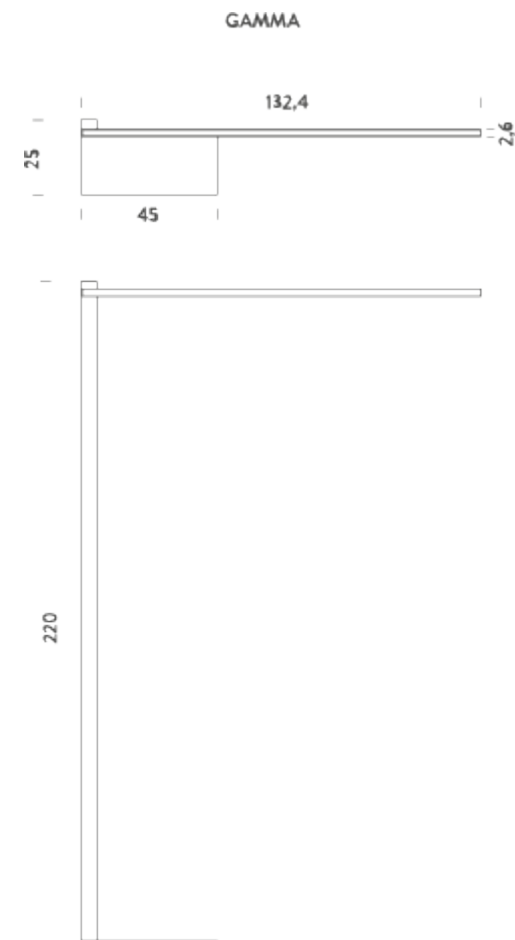

Codes

MGAM35A1149NNE

Structure

black

PACKAGE

Package 01

Dimension: 230x35x18 cm / Gross weight: 14,6 kg

Certificazioni