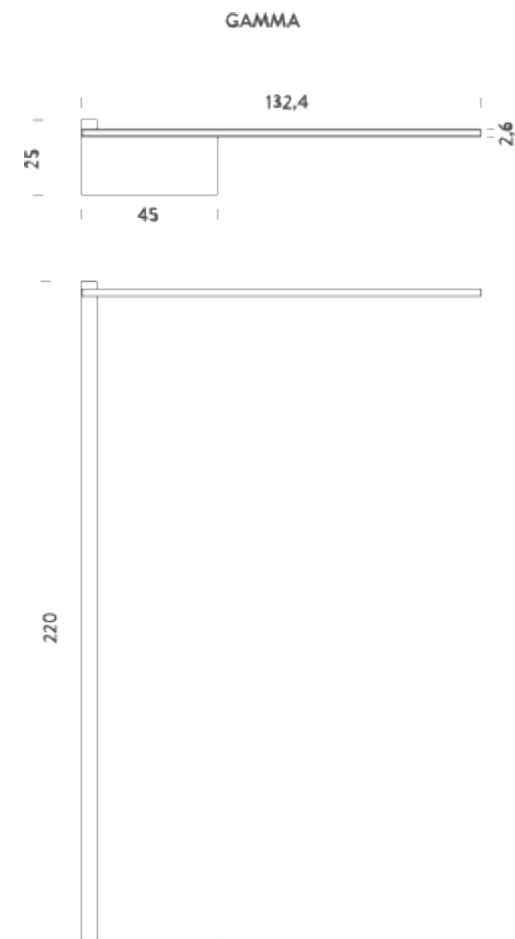

Codes

MGAM3CA1I49WNE

Structure

black

PACKAGE

Package 01

Dimension: 230x35x18 cm / Gross weight: 14,6 kg

Certificazioni