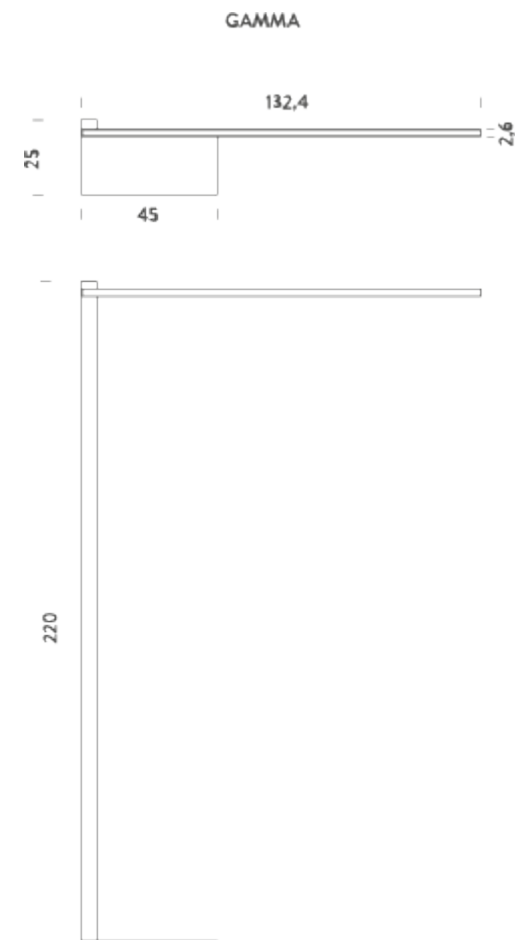

3000K | DIMMER ON BOARD

LAMPING

Source	LED strip
Total power	55W
Emission	downlight UGR<19 / opal uplight
Switching	dimmer on board
Tension	220/240V
Color temperature	3000K
Luminous flux	3800lm
Initial luminaire efficacy	69lm/W
Initial chromaticity	SDCM<3
Typ CRI	90
IP class	40
Dimensions	25x132,4x220cm
Ambient temperature range	0°C / +35°C
Performance ambient temperature	25°C
Notes	UGR<19 separate control dimmable push button RAL 9005 black driver included
Net lamp weight	10,6 kg

Codes

MGAM35A1149WNE

Structure

black

PACKAGE

Package 01

Dimension: 230x35x18 cm / Gross weight: 14,6 kg

Certificazioni