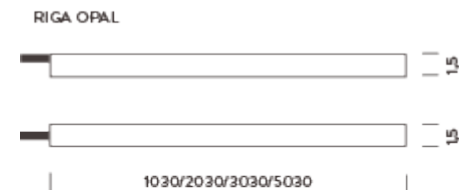

3M | 3000K - FRONT LIGHT

LAMPING

Source	Flexible LED strip
Total power	28,8W
Emission	diffused orientable
Switching	according to driver
Tension	24VDC
Color temperature	3000K
Luminous flux	1530lm
Initial luminaire efficacy	53lm/W
Initial chromaticity	SDCM <3
Typ CRI	85
IP class	68
Dimensions	1,5x1,5x300cm
Materials	resin + PVC
Ambient temperature range	-20°C / +50°C
Performance ambient temperature	25°C
Mechanical impact protection code	IK10
Notes	driver not included, cable length 2m
Customization options	body length, CCT 2700K
Accessories	Connectors kit IP68, | Drivers 24VDC + DALI interface,
Net lamp weight	1,3 kg

Codes

MRIG0930G35WFL

Structure

white

PACKAGE

Package 01 Dimension: 42x42x4,5 cm / Gross weight: 1,51 kg

Certificazioni

BRACKETS (included)