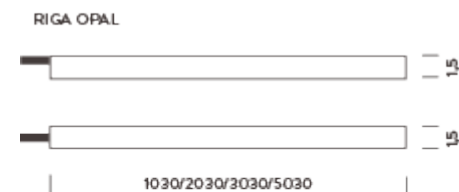

3M | 4000K - FRONT LIGHT

LAMPING

Source	Flexible LED strip
Total power	28,8W
Emission	diffused orientable
Switching	according to driver
Tension	24VDC
Color temperature	4000K
Luminous flux	1800lm
Initial luminaire efficacy	63lm/W
Initial chromaticity	SDCM <3
Typ CRI	85
IP class	68
Dimensions	1,5x1,5x300cm
Materials	resin + PVC
Ambient temperature range	-20°C / +50°C
Performance ambient temperature	25°C
Mechanical impact protection code	IK10
Notes	driver not included, cable length 2m
Customization options	body length, CCT 2700K
Accessories	Connectors kit IP68, | Drivers 24VDC + DALI interface,
Net lamp weight	1,3 kg

Codes

MRIG0930G35NFL

Structure

white

PACKAGE

Package 01 Dimension: 42x42x4,5 cm / Gross weight: 1,51 kg

Certificazioni

BRACKETS (included)