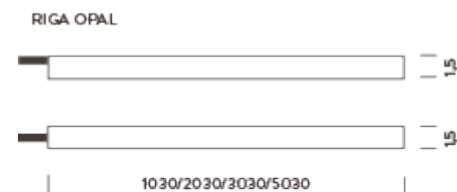

1M | 3000K - FRONT LIGHT

LAMPING

Source	Flexible LED strip
Total power	9,6W
Emission	diffused orientable
Switching	according to driver
Tension	24VDC
Color temperature	3000K
Luminous flux	510lm
Initial luminaire efficacy	53lm/W
Initial chromaticity	SDCM <3
Typ CRI	85
IP class	68
Dimensions	1,5x1,5x100cm
Materials	resin + PVC
Ambient temperature range	-20°C / +50°C
Performance ambient temperature	25°C
Mechanical impact protection code	IK10
Notes	driver not included, cable length 2m
Customization options	body length, CCT 2700K
Accessories	Connectors kit IP68, | Drivers 24VDC + DALI interface,
Net lamp weight	0,39 kg

Codes

MRIG0910G35WFL

Structure

white

PACKAGE

Package 01

Dimension: 42x42x4,5 cm / Gross weight: 0,99 kg

Certificazioni

BRACKETS (included)