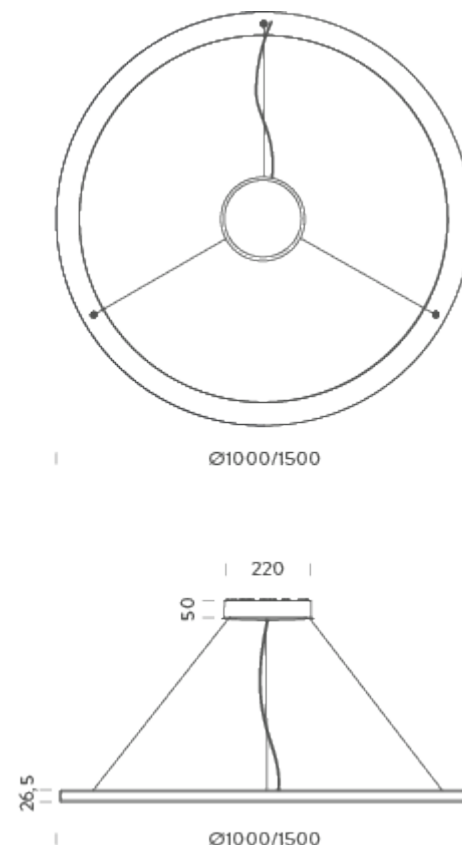

Certificazioni

Ø1M | INSIDE-OUTSIDE LIGHT - 4000K

LAMPING

Source	LED strip
Total power	90W
Emission	diffused
Switching	DALI
Tension	24V
Color temperature	4000K
Luminous flux	6154lm
Typ CRI	90
IP class	40
Dimensions	ø100x2,6cm
Materials	aluminium
Notes	included: round canopy with 1 x driver 100W (110/240V) 1 x dimmer DALI 1 x electrical cable 4m 3 x adjustable metal cable (length from 3m to 0,5m) RAL 9005 black RAL 9016 white shipped assembled

Ø1,5M | INSIDE-OUTSIDE LIGHT - 2700K

LAMPING

Source	LED strip
Total power	136W
Emission	diffused
Switching	DALI
Tension	24V
Color temperature	2700K
Luminous flux	7847lm
Typ CRI	90
IP class	40
Dimensions	ø150x2,6cm
Materials	aluminium
Notes	included: round canopy with 1 x driver 150W (220/240V) 1 x dimmer DALI 1 x electrical cable 4m 3 x adjustable metal cable (length from 3m to 0,5m) RAL 9005 black RAL 9016 white shipped assembled

Certificazioni

Ø1,5M | INSIDE-OUTSIDE LIGHT - 3000K

LAMPING

Source	LED strip
Total power	136W
Emission	diffused
Switching	DALI
Tension	24V
Color temperature	3000K
Luminous flux	8308lm
Typ CRI	90
IP class	40
Dimensions	ø150x2,6cm
Materials	aluminium
Notes	included: round canopy with 1 x driver 150W (220/240V) 1 x dimmer DALI 1 x electrical cable 4m 3 x adjustable metal cable (length from 3m to 0,5m) RAL 9005 black RAL 9016 white shipped assembled

Certificazioni

Ø1,5M | INSIDE-OUTSIDE LIGHT - 4000K

LAMPING

Source	LED strip
Total power	136W
Emission	diffused
Switching	DALI
Tension	24V
Color temperature	4000K
Luminous flux	9232lm
Typ CRI	90
IP class	40
Dimensions	ø150x2,6cm
Materials	aluminium
Notes	included: round canopy with 1 x driver 150W (220/240V) 1 x dimmer DALI 1 x electrical cable 4m 3 x adjustable metal cable (length from 3m to 0,5m) RAL 9005 black RAL 9016 white shipped assembled