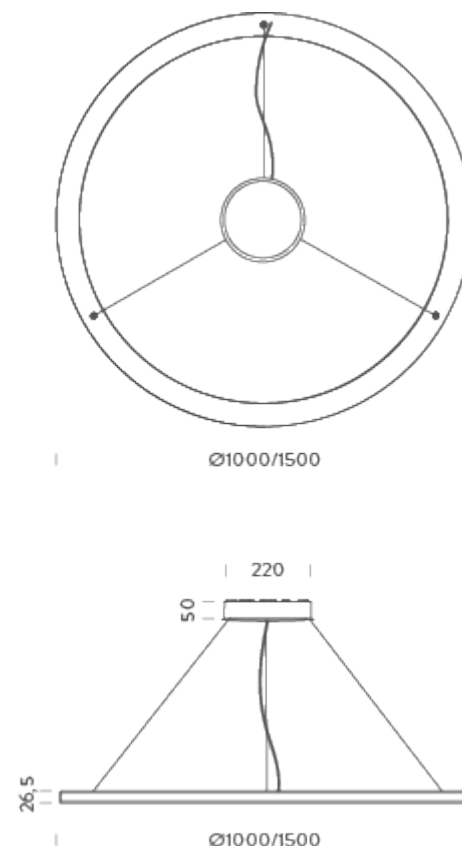

Certificazioni

Ø1M | INSIDE-OUTSIDE LIGHT - 4000K

LAMPING

Source	LED strip
Total power	90W
Emission	diffused
Switching	DALI
Tension	24V
Color temperature	4000K
Luminous flux	6154lm
Typ CRI	90
IP class	40
Dimensions	ø100x2,6cm
Materials	aluminium
Notes	included: round canopy with 1 x driver 100W (110/240V) 1 x dimmer DALI 1 x electrical cable 4m 3 x adjustable metal cable (length from 3m to 0,5m) RAL 9005 black RAL 9016 white shipped assembled

Ø1,5M | INSIDE-OUTSIDE LIGHT - 2700K

LAMPING

Source	LED strip
Total power	136W
Emission	diffused
Switching	DALI
Tension	24V
Color temperature	2700K
Luminous flux	7847lm
Typ CRI	90
IP class	40
Dimensions	ø150x2,6cm
Materials	aluminium
Notes	included: round canopy with 1 x driver 150W (220/240V) 1 x dimmer DALI 1 x electrical cable 4m 3 x adjustable metal cable (length from 3m to 0,5m) RAL 9005 black RAL 9016 white shipped assembled

Certificazioni

Ø1,5M | INSIDE-OUTSIDE LIGHT - 3000K

LAMPING

Source	LED strip
Total power	136W
Emission	diffused
Switching	DALI
Tension	24V
Color temperature	3000K
Luminous flux	8308lm
Typ CRI	90
IP class	40
Dimensions	ø150x2,6cm
Materials	aluminium
Notes	included: round canopy with 1 x driver 150W (220/240V) 1 x dimmer DALI 1 x electrical cable 4m 3 x adjustable metal cable (length from 3m to 0,5m) RAL 9005 black RAL 9016 white shipped assembled

Certificazioni

Ø1,5M | INSIDE-OUTSIDE LIGHT - 4000K

LAMPING

Source	LED strip
Total power	136W
Emission	diffused
Switching	DALI
Tension	24V
Color temperature	4000K
Luminous flux	9232lm
Typ CRI	90
IP class	40
Dimensions	ø150x2,6cm
Materials	aluminium
Notes	included: round canopy with 1 x driver 150W (220/240V) 1 x dimmer DALI 1 x electrical cable 4m 3 x adjustable metal cable (length from 3m to 0,5m) RAL 9005 black RAL 9016 white shipped assembled