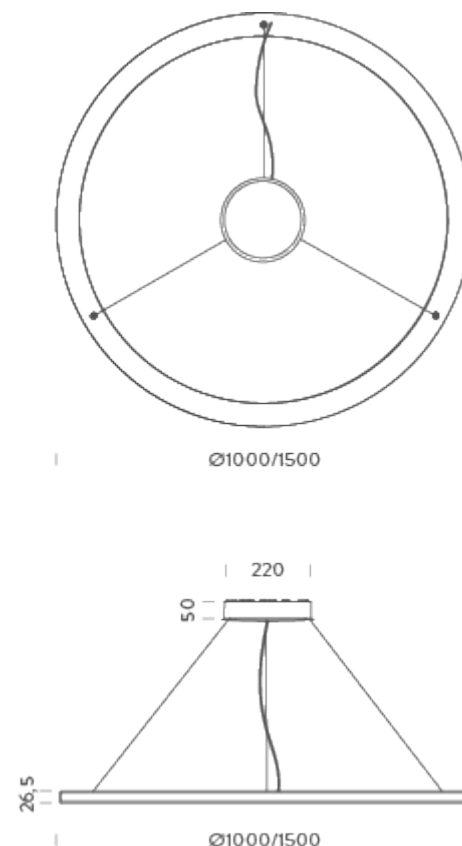

Driver déporté et interface variation DALI inclus.

Ø1M | INSIDE-OUTSIDE LIGHT - 2700K

LAMPING

Source	LED strip
Total power	90W
Emission	diffused
Switching	DALI
Tension	24V
Color temperature	2700K
Luminous flux	5231lm
Typ CRI	90
IP class	40
Dimensions	ø100x2,6cm
Materials	aluminium
Notes	included: round canopy with 1 x driver 100W (110/240V) 1 x dimmer DALI 1 x electrical cable 4m 3 x adjustable metal cable (length from 3m to 0,5m) RAL 9005 black RAL 9016 white shipped assembled

Certificazioni

Ø1M | INSIDE-OUTSIDE LIGHT - 3000K

LAMPING

Source	LED strip
Total power	90W
Emission	diffused
Switching	DALI
Tension	24V
Color temperature	3000K
Luminous flux	5539lm
Typ CRI	90
IP class	40
Dimensions	ø100x2,6cm
Materials	aluminium
Notes	included: round canopy with 1 x driver 100W (110/240V) 1 x dimmer DALI 1 x electrical cable 4m 3 x adjustable metal cable (length from 3m to 0,5m) RAL 9005 black RAL 9016 white shipped assembled

Certificazioni

Ø1M | INSIDE-OUTSIDE LIGHT - 4000K

LAMPING

Source	LED strip
Total power	90W
Emission	diffused
Switching	DALI
Tension	24V
Color temperature	4000K
Luminous flux	6154lm
Typ CRI	90
IP class	40
Dimensions	ø100x2,6cm
Materials	aluminium
Notes	included: round canopy with 1 x driver 100W (110/240V) 1 x dimmer DALI 1 x electrical cable 4m 3 x adjustable metal cable (length from 3m to 0,5m) RAL 9005 black RAL 9016 white shipped assembled

Ø1,5M | INSIDE-OUTSIDE LIGHT - 2700K

LAMPING

Source	LED strip
Total power	136W
Emission	diffused
Switching	DALI
Tension	24V
Color temperature	2700K
Luminous flux	7847lm
Typ CRI	90
IP class	40
Dimensions	ø150x2,6cm
Materials	aluminium
Notes	included: round canopy with 1 x driver 150W (220/240V) 1 x dimmer DALI 1 x electrical cable 4m 3 x adjustable metal cable (length from 3m to 0,5m) RAL 9005 black RAL 9016 white shipped assembled