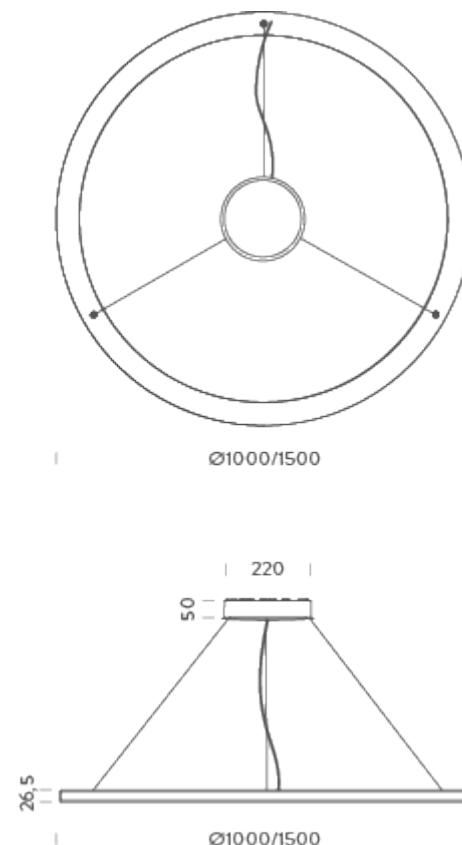

Certificazioni

Ø1M | INSIDE-OUTSIDE LIGHT - 3000K

LAMPING

Source	LED strip
Total power	90W
Emission	diffused
Switching	DALI
Tension	24V
Color temperature	3000K
Luminous flux	5539lm
Typ CRI	90
IP class	40
Dimensions	ø100x2,6cm
Materials	aluminium
Notes	included: round canopy with 1 x driver 100W (110/240V) 1 x dimmer DALI 1 x electrical cable 4m 3 x adjustable metal cable (length from 3m to 0,5m) RAL 9005 black RAL 9016 white shipped assembled

Certificazioni

Ø1M | INSIDE-OUTSIDE LIGHT - 4000K

LAMPING

Source	LED strip
Total power	90W
Emission	diffused
Switching	DALI
Tension	24V
Color temperature	4000K
Luminous flux	6154lm
Typ CRI	90
IP class	40
Dimensions	ø100x2,6cm
Materials	aluminium
Notes	included: round canopy with 1 x driver 100W (110/240V) 1 x dimmer DALI 1 x electrical cable 4m 3 x adjustable metal cable (length from 3m to 0,5m) RAL 9005 black RAL 9016 white shipped assembled

Ø1,5M | INSIDE-OUTSIDE LIGHT - 2700K

LAMPING

Source	LED strip
Total power	136W
Emission	diffused
Switching	DALI
Tension	24V
Color temperature	2700K
Luminous flux	7847lm
Typ CRI	90
IP class	40
Dimensions	ø150x2,6cm
Materials	aluminium
Notes	included: round canopy with 1 x driver 150W (220/240V) 1 x dimmer DALI 1 x electrical cable 4m 3 x adjustable metal cable (length from 3m to 0,5m) RAL 9005 black RAL 9016 white shipped assembled

Certificazioni

Ø1,5M | INSIDE-OUTSIDE LIGHT - 4000K

LAMPING

Source	LED strip
Total power	136W
Emission	diffused
Switching	DALI
Tension	24V
Color temperature	4000K
Luminous flux	9232lm
Typ CRI	90
IP class	40
Dimensions	ø150x2,6cm
Materials	aluminium
Notes	included: round canopy with 1 x driver 150W (220/240V) 1 x dimmer DALI 1 x electrical cable 4m 3 x adjustable metal cable (length from 3m to 0,5m) RAL 9005 black RAL 9016 white shipped assembled