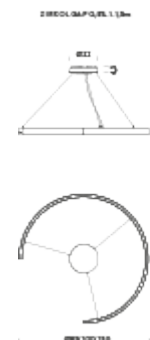

external electrical cable | light configurations, separate light control, control systems

Codes

BZRG1715G15WBO
BZRG1715G15WNE
BZRG1715G15WOR

Structure

white
black
gold

Certificazioni

Ø1,5M | UP-DOWNLIGHT - 4000K