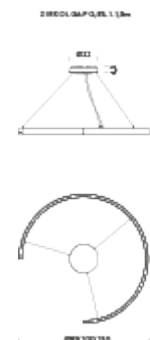

Customization options

external electrical cable | light configurations, separate light control, control systems

Net lamp weight

3 kg

Codes

BZRG1708G15WBO
BZRG1708G15WNE
BZRG1708G15WOR

Structure

white
black
gold

PACKAGE

Package 01

Dimension: 115x115x12 cm / Gross weight: 5,5 kg

Certificazioni

Ø0,85M | UP-DOWNLIGHT - 4000K

LAMPING

Source	LED strip
Total power	45W
Emission	diffused
Switching	DALI
Tension	24V
Color temperature	4000K
Luminous flux	3540lm
Initial luminaire efficacy	79lm/W
Initial chromaticity	SDCM<3
Typ CRI	90
IP class	40
Dimensions	ø85x5cm
Materials	aluminium
Ambient temperature range	0°C / +35°C
Performance ambient temperature	25°C
Notes	