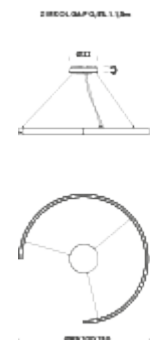

Customization options

external electrical cable | light configurations, separate light control, control systems

Net lamp weight

3 kg

Codes

BZRG1608G15DBO
BZRG1608G15DNE
BZRG1608G15DOR

Structure

white
black
gold

PACKAGE

Package 01

Dimension: 115x115x12 cm / Gross weight: 5,5 kg

Certificazioni

Ø0,85M | DOWNLIGHT - 3000K

LAMPING

Source	LED strip
Total power	26W
Emission	diffused
Switching	DALI
Tension	24V
Color temperature	3000K
Luminous flux	1650lm
Initial luminaire efficacy	63lm/W
Initial chromaticity	SDCM<3
Typ CRI	90
IP class	40
Dimensions	ø85x5cm
Materials	aluminium
Ambient temperature range	0°C / +35°C
Performance ambient temperature	25°C
Notes	