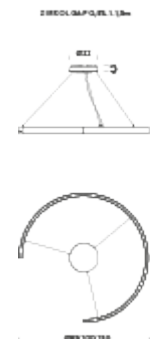

Customization options

external electrical cable | light configurations, separate light control, control systems

Net lamp weight

3 kg

Codes

BZRG1708G15DBO
BZRG1708G15DNE
BZRG1708G15DOR

Structure

white
black
gold

PACKAGE

Package 01

Dimension: 115x115x12 cm / Gross weight: 5,5 kg

Certificazioni

Ø0,85M | UP-DOWNLIGHT - 3000K

LAMPING

Source	LED strip
Total power	45W
Emission	diffused
Switching	DALI
Tension	24V
Color temperature	3000K
Luminous flux	3300lm
Initial luminaire efficacy	73lm/W
Initial chromaticity	SDCM<3
Typ CRI	90
IP class	40
Dimensions	ø85x5cm
Materials	aluminium
Ambient temperature range	0°C / +35°C
Performance ambient temperature	25°C
Notes	