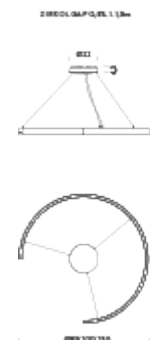

Customization options

external electrical cable | light configurations, separate light control, control systems

Net lamp weight

3 kg

Codes

BZRG1610G15WBO
BZRG1610G15WNE
BZRG1610G15WOR

Structure

white
black
gold

PACKAGE

Package 01

Dimension: 115x115x12 cm / Gross weight: 5,5 kg

Certificazioni

Ø1M | DOWNLIGHT - 4000K

LAMPING

Source	LED strip
Total power	26W
Emission	diffused
Switching	DALI
Tension	24V
Color temperature	4000K
Luminous flux	2308lm
Initial luminaire efficacy	89lm/W
Initial chromaticity	SDCM<3
Typ CRI	90
IP class	40
Dimensions	Ø100x5cm
Materials	aluminium
Ambient temperature range	0°C / +35°C
Performance ambient temperature	25°C
Notes	