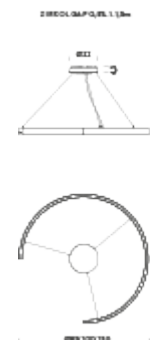

PACKAGE

Package 01

Dimension: 115x115x12 cm / Gross weight: 5,5 kg

Certificazioni

Ø0,85M | DOWNLIGHT - 3000K

LAMPING

Source	LED strip
Total power	26W
Emission	diffused
Switching	DALI
Tension	24V
Color temperature	3000K
Luminous flux	1650lm
Initial luminaire efficacy	63lm/W
Initial chromaticity	SDCM<3
Typ CRI	90
IP class	40
Dimensions	ø85x5cm
Materials	aluminium
Ambient temperature range	0°C / +35°C
Performance ambient temperature	25°C
Notes	

Customization options

external electrical cable | light configurations, separate light control, control systems

Net lamp weight

3 kg

Codes

BZRG1608G15WBO
BZRG1608G15WNE
BZRG1608G15WOR

Structure

white
black
gold

PACKAGE

Package 01

Dimension: 115x115x12 cm / Gross weight: 5,5 kg

Certificazioni

Ø0,85M | DOWNLIGHT - 4000K

LAMPING

Source	LED strip
Total power	26W
Emission	diffused
Switching	DALI
Tension	24V
Color temperature	4000K
Luminous flux	1770lm
Initial luminaire efficacy	68lm/W
Initial chromaticity	SDCM<3
Typ CRI	90
IP class	40
Dimensions	ø85x5cm
Materials	aluminium
Ambient temperature range	0°C / +35°C
Performance ambient temperature	25°C
Notes	