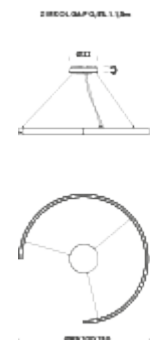

Customization options

external electrical cable | light configurations, separate light control, control systems

Net lamp weight

3 kg

Codes

BZRG1610G15DBO
BZRG1610G15DNE
BZRG1610G15DOR

Structure

white
black
gold

PACKAGE

Package 01

Dimension: 115x115x12 cm / Gross weight: 5,5 kg

Certificazioni

Ø1M | DOWNLIGHT - 3000K

LAMPING

Source	LED strip
Total power	26W
Emission	diffused
Switching	DALI
Tension	24V
Color temperature	3000K
Luminous flux	2077lm
Initial luminaire efficacy	80lm/W
Initial chromaticity	SDCM<3
Typ CRI	90
IP class	40
Dimensions	ø100x5cm
Materials	aluminium
Ambient temperature range	0°C / +35°C
Performance ambient temperature	25°C
Notes	