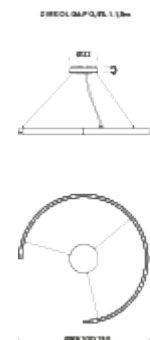

external electrical cable | light configurations, separate light control, control systems

Codes

BZRG1615G15NBO
BZRG1615G15NNE
BZRG1615G15NOR

Structure

white
black
gold

Certificazioni

Ø1,5M | UP-DOWNLIGHT - 2700K