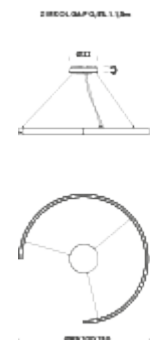

Customization options

external electrical cable | light configurations, separate light control, control systems

Net lamp weight

3 kg

Codes

BZRG1610G15NBO
BZRG1610G15NNE
BZRG1610G15NOR

Structure

white
black
gold

PACKAGE

Package 01

Dimension: 115x115x12 cm / Gross weight: 5,5 kg

Certificazioni

Ø1M | UP-DOWNLIGHT - 2700K

LAMPING

Source	LED strip
Total power	68W
Emission	diffused
Switching	DALI
Tension	24V
Color temperature	2700K
Luminous flux	3923lm
Initial luminaire efficacy	57lm/W
Initial chromaticity	SDCM<3
Typ CRI	90
IP class	40
Dimensions	Ø100x5cm
Materials	aluminium
Ambient temperature range	0°C / +35°C
Performance ambient temperature	25°C
Notes	