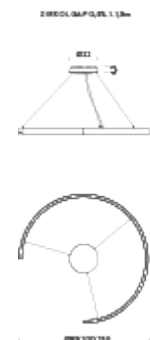

PACKAGE

Package 01

Dimension: 115x115x12 cm / Gross weight: 5,5 kg

Certificazioni

Ø0,85M | DOWNLIGHT - 4000K

LAMPING

Source	LED strip
Total power	26W
Emission	diffused
Switching	DALI
Tension	24V
Color temperature	4000K
Luminous flux	1770lm
Initial luminaire efficacy	68lm/W
Initial chromaticity	SDCM<3
Typ CRI	90
IP class	40
Dimensions	ø85x5cm
Materials	aluminium
Ambient temperature range	0°C / +35°C
Performance ambient temperature	25°C
Notes	

Customization options

external electrical cable | light configurations, separate light control, control systems

Net lamp weight

3 kg

Codes

BZRG1608G15NBO
BZRG1608G15NNE
BZRG1608G15NOR

Structure

white
black
gold

PACKAGE

Package 01

Dimension: 115x115x12 cm / Gross weight: 5,5 kg

Certificazioni

Ø0,85M | UP-DOWNLIGHT - 2700K

LAMPING

Source	LED strip
Total power	45W
Emission	diffused
Switching	DALI
Tension	24V
Color temperature	2700K
Luminous flux	3000lm
Initial luminaire efficacy	67lm/W
Initial chromaticity	SDCM<3
Typ CRI	90
IP class	40
Dimensions	ø85x5cm
Materials	aluminium
Ambient temperature range	0°C / +35°C
Performance ambient temperature	25°C
Notes	