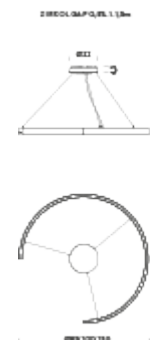

Ø1M | UP-DOWNLIGHT - 2700K

LAMPING

Source	LED strip
Total power	68W
Emission	diffused
Switching	DALI
Tension	24V
Color temperature	2700K
Luminous flux	3923lm
Initial luminaire efficacy	57lm/W
Initial chromaticity	SDCM<3
Typ CRI	90
IP class	40
Dimensions	Ø100x5cm
Materials	aluminium
Ambient temperature range	0°C / +35°C
Performance ambient temperature	25°C
Notes	

included: round canopy with 1 x driver 75W (110/240V) | 1 x dimmer DALI | 1 x electrical cable 4m | 3 x adjustable metal cable (length from 3m to 0,5m) | ceiling attachment | RAL 9005 black | RAL 9016 white | shipped assembled

Customization options

external electrical cable | light configurations, separate light control, control systems

Net lamp weight

4 kg

Codes

BZRG1710G15DBO
BZRG1710G15DNE
BZRG1710G15DOR

Structure

white
black
gold

PACKAGE

Package 01

Dimension: 115x115x12 cm / Gross weight: 6,5 kg

Certificazioni