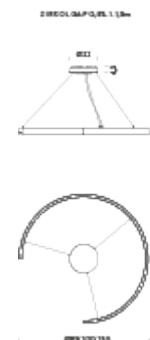

Customization options

external electrical cable | light configurations, separate light control, control systems

Net lamp weight

3 kg

Codes

BZRG1708G15NBO
BZRG1708G15NNE
BZRG1708G15NOR

Structure

white
black
gold

PACKAGE

Package 01

Dimension: 115x115x12 cm / Gross weight: 5,5 kg

Certificazioni

Ø1M | DOWNLIGHT - 2700K

LAMPING

Source	LED strip
Total power	26W
Emission	diffused
Switching	DALI
Tension	24V
Color temperature	2700K
Luminous flux	1962lm
Initial luminaire efficacy	75lm/W
Initial chromaticity	SDCM<3
Typ CRI	90
IP class	40
Dimensions	Ø100x5cm
Materials	aluminium
Ambient temperature range	0°C / +35°C
Performance ambient temperature	25°C
Notes	