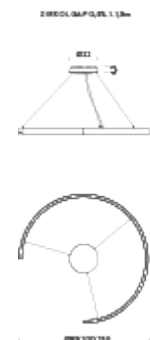

Customization options

external electrical cable | light configurations, separate light control, control systems

Net lamp weight

4 kg

Codes

BZRG1710G15WBO
BZRG1710G15WNE
BZRG1710G15WOR

Structure

white
black
gold

PACKAGE

Package 01

Dimension: 115x115x12 cm / Gross weight: 6,5 kg

Certificazioni

Ø1M | UP-DOWNLIGHT - 4000K

LAMPING

Source	LED strip
Total power	68W
Emission	diffused
Switching	DALI
Tension	24V
Color temperature	4000K
Luminous flux	4615lm
Initial luminaire efficacy	68lm/W
Initial chromaticity	SDCM<3
Typ CRI	90
IP class	40
Dimensions	Ø100x5cm
Materials	aluminium
Ambient temperature range	0°C / +35°C
Performance ambient temperature	25°C
Notes	