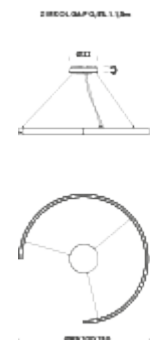

external electrical cable | light configurations, separate light control, control systems

Codes

BZRG1615G15WBO
BZRG1615G15WNE
BZRG1615G15WOR

Structure

white
black
gold

Certificazioni

Ø1,5M | DOWNLIGHT - 4000K