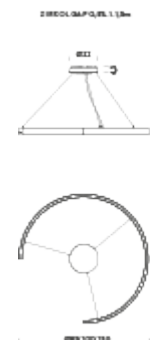

Customization options

external electrical cable | light configurations, separate light control, control systems

Net lamp weight

4 kg

Codes

BZRG1710G15NBO
BZRG1710G15NNE
BZRG1710G15NOR

Structure

white
black
gold

PACKAGE

Package 01

Dimension: 115x115x12 cm / Gross weight: 6,5 kg

Certificazioni

Ø1,5M | DOWNLIGHT - 2700K

LAMPING

Source	LED strip
Total power	50W
Emission	diffused
Switching	DALI
Tension	24V
Color temperature	2700K
Luminous flux	2942lm
Initial luminaire efficacy	59lm/W
Initial chromaticity	SDCM<3
Typ CRI	90
IP class	40
Dimensions	Ø150x5cm
Materials	aluminium
Ambient temperature range	0°C / +35°C
Performance ambient temperature	25°C
Notes	