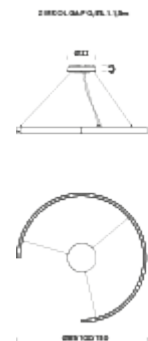

Ø1,5M | DOWNLIGHT - 2700K

LAMPING

Source	LED strip
Total power	50W
Emission	diffused
Switching	DALI
Tension	24V
Color temperature	2700K
Luminous flux	2942lm
Initial luminaire efficacy	59lm/W
Initial chromaticity	SDCM<3
Typ CRI	90
IP class	40
Dimensions	Ø150x5cm
Materials	aluminium
Ambient temperature range	0°C / +35°C
Performance ambient temperature	25°C
Notes	

included: round canopy with 1 x driver 75W (110/240V) | 1 x dimmer DALI | 1 x electrical cable 4m | 3 x adjustable metal cable (length from 3m to 0,5m) | ceiling attachment | RAL 9005 black | RAL 9016 white | shipped assembled

Customization options

external electrical cable | light configurations, separate light control, control systems

Codes

BZRG1615G15DBO
BZRG1615G15DNE
BZRG1615G15DOR

Structure

white
black
gold

Certificazioni