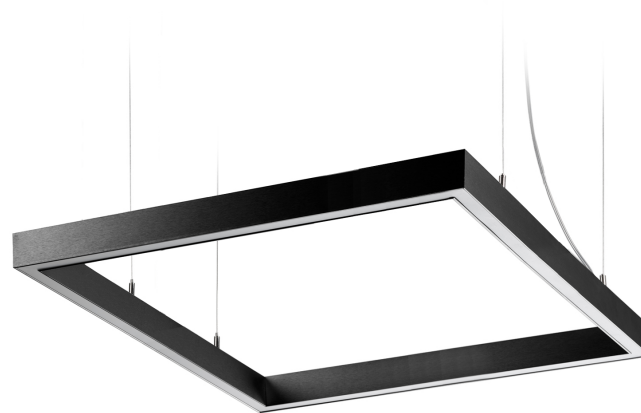

ZIRKOL SQUARE-S

Zirkol Square-S è una famiglia di sospensioni di forma quadrata con angolo retto, ideale per l'illuminazione generale e decorativa di ambienti. Corpo in alluminio anodizzato e schermo di protezione opale per un'illuminazione omogenea. CRI 90. L'emissione di luce può essere diretta o bi-emissione con alto flusso luminoso e con differenti temperature colore. Proposta nelle finiture black, white e matte gold.

1M | DOWNLIGHT - 2700K

LAMPING

Source	LED strip
Total power	58W
Emission	diffused
Switching	DALI
Tension	24V
Color temperature	2700K
Luminous flux	3330lm
Typ CRI	90
IP class	40
Dimensions	100x100x5cm
Materials	aluminium
Notes	included: remote driver 60W (220/240V) 1 x dimmer DALI 1 x electrical cable 4m 4 x adjustable metal cable (length from 3m to 0,5m) ceiling attachment remote driver RAL 9005 black RAL 9016 white shipped assembled
Customization options	external electrical cable light configurations, separate light control, control systems

Codes

BZRA1610G15DBO
BZRA1610G15DNE
BZRA1610G15DOR

Structure

white
black
gold

Certificazioni

1M | DOWNLIGHT - 3000K

LAMPING

Source	LED strip
Total power	58W
Emission	diffused
Switching	DALI
Tension	24V
Color temperature	3000K
Luminous flux	3525lm
Typ CRI	90
IP class	40
Dimensions	100x100x5cm
Materials	aluminium
Notes	included: remote driver 60W (220/240V) 1 x dimmer DALI 1 x electrical cable 4m 4 x adjustable metal cable (length from 3m to 0,5m) ceiling attachment remote driver RAL 9005 black RAL 9016 white shipped assembled
Customization options	external electrical cable light configurations, separate light control, control systems