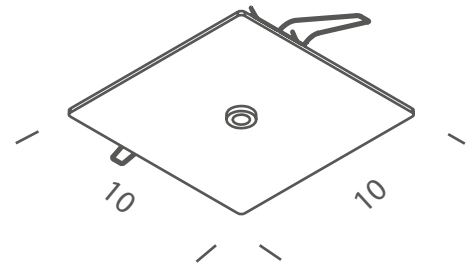

CEILING PLATE for false ceiling

NEMOSTUDIO

code

BROSINCBI
BROSINCNE
BROSINCOR

finishing

White
Black
Gold

HOLE
min \varnothing 75 - MAX \varnothing 90mm