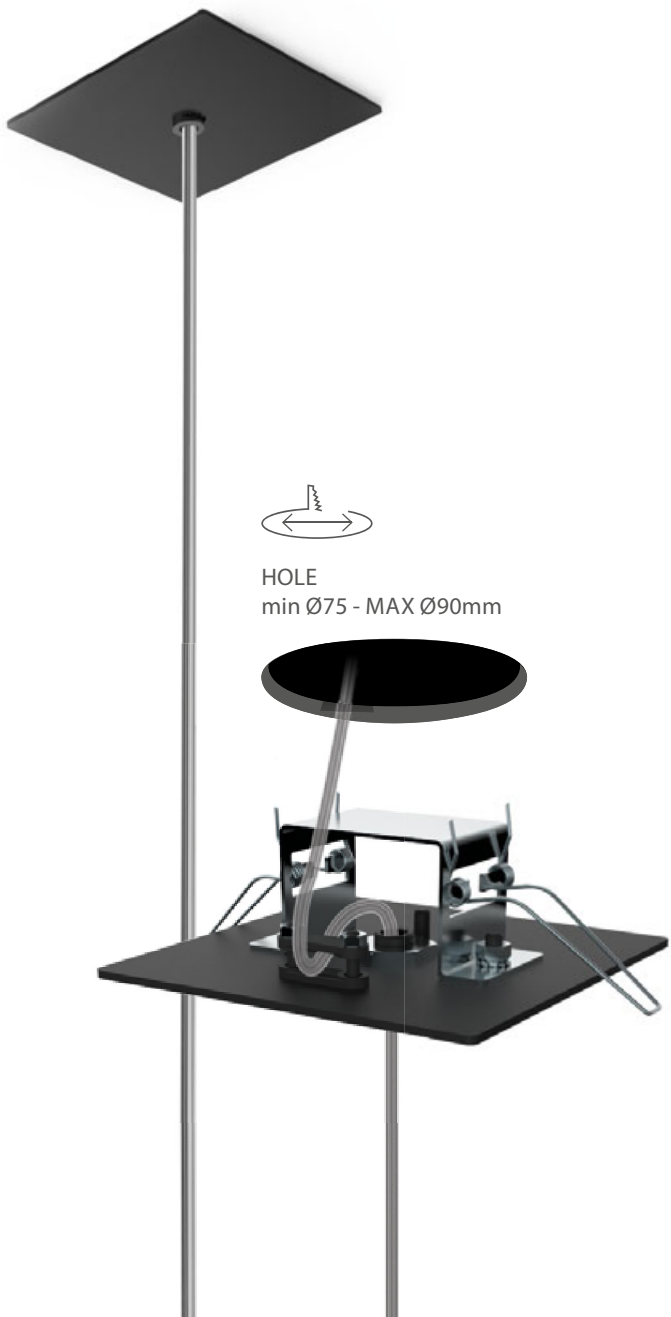

CEILING PLATE for false ceiling

NEMOSTUDIO

code

BROSINCBI
BROSINCNE
BROSINCOR

finishing

White
Black
Gold

HOLE
min \varnothing 75 - MAX \varnothing 90mm