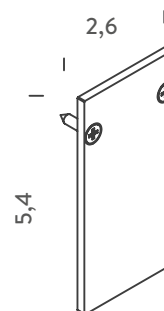

Compatible with ceiling and trimless track

NEMOSTUDIO

code
MFLEBKALIM

finishing
Black

code
MFLEBKGIUNTOAL

finishing
Black

code
MFLEJFONE

finishing
Black

code
MFLEEND00NE

finishing
Black

code
MFLEEND01NE

finishing
Black