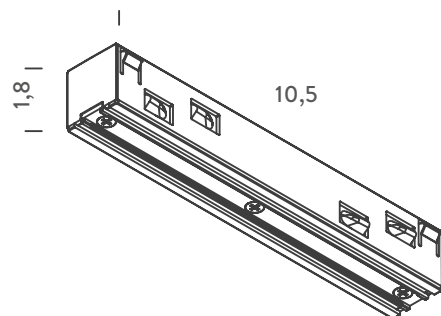

Compatible with ceiling and trimless track

**NEMO**STUDIO

*code*  
MFLEBKALIM

*finishing*  
Black

*code*  
MFLEBKGIUNTOAL

*finishing*  
Black

*code*  
MFLEJFONE

*finishing*  
Black