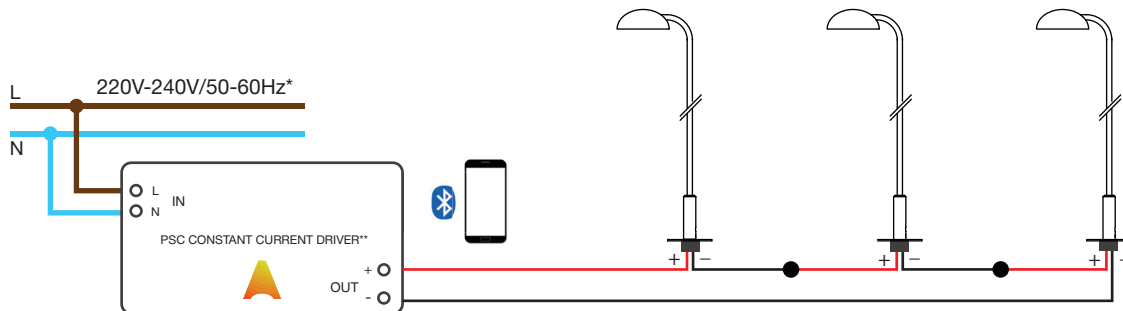

(not included)

BGREPEG21  
(not included)

BCONN2IP68  
Cable connector IP68 2 ways  
(not included/external)

BCONN4IP68  
Cable connector IP68 4 ways  
(not included/external)

**MIRTILLA DRIVER CODES**

version	input voltage	range current	max power	Setting	switching	IP	dimensions mm	code
for 1 spot	220-240V	700mA	4W	No	ON-OFF	65	38x27x21	WPSUND04700IP
for 1 to 5 spots	220-240V	700mA	12W	No	ON-OFF	20	127x50x14	WPSUND12700
for 1 to 4 spots	220-240V	700mA*	10W	No	TRIAC	20	110x30x22	WPSTST350-700
for 1 to 4 spots	220-240V	700mA*	10W	Yes	1-10V	20	110x30x22	WPS1ST350-700
2 to 7 spots	110-240V	700mA*	20W	Yes	DALI	20	120x52x22	WPSDST250-700
for 4 to 12 spots	220-240V	700mA*	26W	Yes	CASAMBI	20	97x43x30	WPSCST150-700
note	for outdoor installation IP connection system not included, series connection, *to be setted							