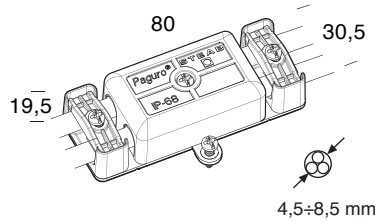

**DISEGNO TECNICO  
DIMENSIONAL DRAWINGS**

Dimensioni (mm)  
Dimensions (mm)

**FINITURE STANDARD  
STANDARD FINISHES**

Cetonia Green

Pine Green

Lucent Grove

Ink Black

**ACCESSORI  
ACCESSORIES**

(not included)

BGREPEG21  
(not included)

BCONN2IP68  
Cable connector IP68 2 ways  
(not included/external)

BCONN4IP68  
Cable connector IP68 4 ways  
(not included/external)

**MIRTILLA DRIVER CODES**

version	input voltage	range current	max power	Setting	switching	IP	dimensions mm	code
for 1 spot	220-240V	700mA	4W	No	ON-OFF	65	38x27x21	WPSUND04700IP
for 1 to 5 spots	220-240V	700mA	12W	No	ON-OFF	20	127x50x14	WPSUND12700
for 1 to 4 spots	220-240V	700mA*	10W	No	TRIAC	20	110x30x22	WPSTST350-700
for 1 to 4 spots	220-240V	700mA*	10W	Yes	1-10V	20	110x30x22	WPS1ST350-700
2 to 7 spots	110-240V	700mA*	20W	Yes	DALI	20	120x52x22	WPSDST250-700
for 4 to 12 spots	220-240V	700mA*	26W	Yes	CASAMBI	20	97x43x30	WPSCST150-700
note	for outdoor installation IP connection system not included, series connection, *to be setted							