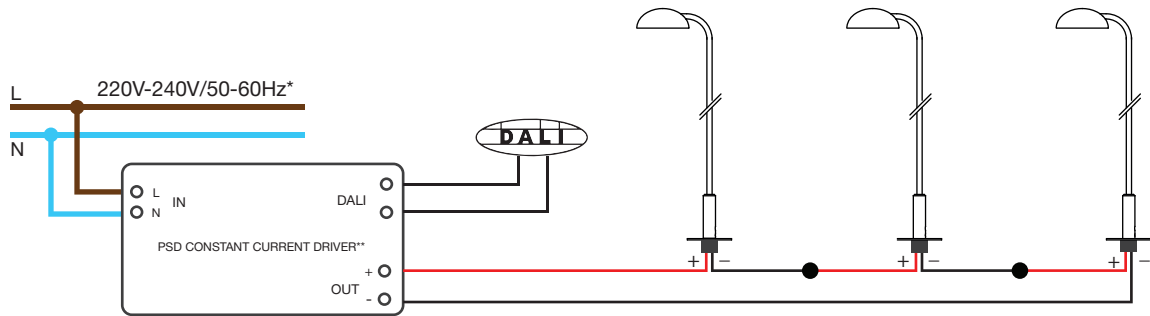

(not included)

BGREPEG21  
(not included)

BCONN2IP68  
Cable connector IP68 2 ways  
(not included/external)

BCONN4IP68  
Cable connector IP68 4 ways  
(not included/external)

**MIRTILLA DRIVER CODES**

version	input voltage	range current	max power	Setting	switching	IP	dimensions mm	code
for 1 spot	220-240V	700mA	4W	No	ON-OFF	65	38x27x21	WPSUND04700IP
for 1 to 5 spots	220-240V	700mA	12W	No	ON-OFF	20	127x50x14	WPSUND12700
for 1 to 4 spots	220-240V	700mA*	10W	No	TRIAC	20	110x30x22	WPSTST350-700
for 1 to 4 spots	220-240V	700mA*	10W	Yes	1-10V	20	110x30x22	WPS1ST350-700
2 to 7 spots	110-240V	700mA*	20W	Yes	DALI	20	120x52x22	WPSDST250-700
for 4 to 12 spots	220-240V	700mA*	26W	Yes	CASAMBI	20	97x43x30	WPSCST150-700
note	for outdoor installation IP connection system not included, series connection, *to be setted							