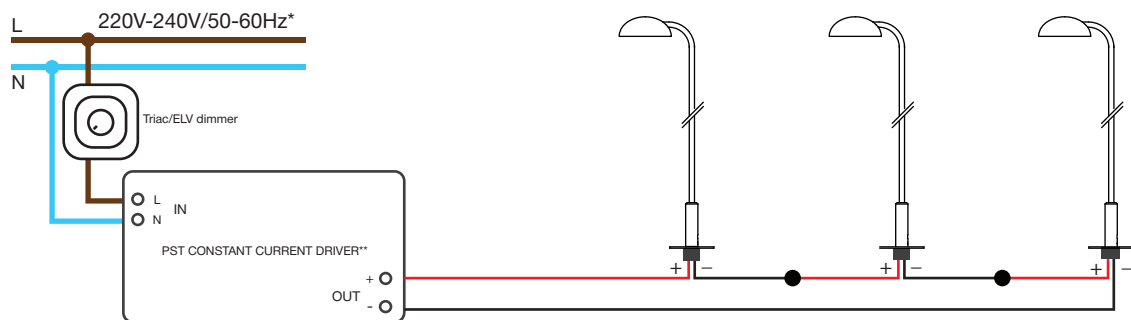

(not included)

BGREPEG21  
(not included)

BCONN2IP68  
Cable connector IP68 2 ways  
(not included/external)

BCONN4IP68  
Cable connector IP68 4 ways  
(not included/external)

**MIRTILLA DRIVER CODES**

version	input voltage	range current	max power	Setting	switching	IP	dimensions mm	code
for 1 spot	220-240V	700mA	4W	No	ON-OFF	65	38x27x21	WPSUND04700IP
for 1 to 5 spots	220-240V	700mA	12W	No	ON-OFF	20	127x50x14	WPSUND12700
for 1 to 4 spots	220-240V	700mA*	10W	No	TRIAC	20	110x30x22	WPSTST350-700
for 1 to 4 spots	220-240V	700mA*	10W	Yes	1-10V	20	110x30x22	WPS1ST350-700
2 to 7 spots	110-240V	700mA*	20W	Yes	DALI	20	120x52x22	WPSDST250-700
for 4 to 12 spots	220-240V	700mA*	26W	Yes	CASAMBI	20	97x43x30	WPSCST150-700
note	for outdoor installation IP connection system not included, series connection, *to be setted							