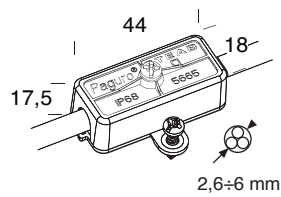

**DISEGNO TECNICO  
DIMENSIONAL DRAWINGS**

Dimensioni (mm)  
Dimensions (mm)

**FINITURE STANDARD  
STANDARD FINISHES**

Cetonia Green

Pine Green

Lucent Grove

Ink Black

**ACCESSORI  
ACCESSORIES**

(not included)

BGREPEG21  
(not included)

BCONN2IP68  
Cable connector IP68 2 ways  
(not included/external)

BCONN4IP68  
Cable connector IP68 4 ways  
(not included/external)

**MIRTILLA DRIVER CODES**

version	input voltage	range current	max power	Setting	switching	IP	dimensions mm	code
for 1 spot	220-240V	700mA	4W	No	ON-OFF	65	38x27x21	WPSUND04700IP
for 1 to 5 spots	220-240V	700mA	12W	No	ON-OFF	20	127x50x14	WPSUND12700
for 1 to 4 spots	220-240V	700mA*	10W	No	TRIAC	20	110x30x22	WPSTST350-700
for 1 to 4 spots	220-240V	700mA*	10W	Yes	1-10V	20	110x30x22	WPS1ST350-700
2 to 7 spots	110-240V	700mA*	20W	Yes	DALI	20	120x52x22	WPSDST250-700
for 4 to 12 spots	220-240V	700mA*	26W	Yes	CASAMBI	20	97x43x30	WPSCST150-700
note	for outdoor installation IP connection system not included, series connection, *to be setted							