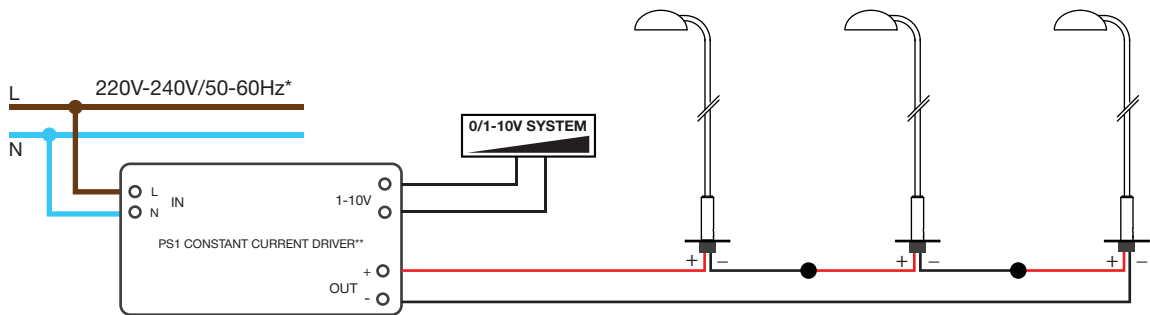

(not included)

BGREPEG21  
(not included)

BCONN2IP68  
Cable connector IP68 2 ways  
(not included/external)

BCONN4IP68  
Cable connector IP68 4 ways  
(not included/external)

**MIRTILLA DRIVER CODES**

version	input voltage	range current	max power	Setting	switching	IP	dimensions mm	code
for 1 spot	220-240V	700mA	4W	No	ON-OFF	65	38x27x21	WPSUND04700IP
for 1 to 5 spots	220-240V	700mA	12W	No	ON-OFF	20	127x50x14	WPSUND12700
for 1 to 4 spots	220-240V	700mA*	10W	No	TRIAC	20	110x30x22	WPSTST350-700
for 1 to 4 spots	220-240V	700mA*	10W	Yes	1-10V	20	110x30x22	WPS1ST350-700
2 to 7 spots	110-240V	700mA*	20W	Yes	DALI	20	120x52x22	WPSDST250-700
for 4 to 12 spots	220-240V	700mA*	26W	Yes	CASAMBI	20	97x43x30	WPSCST150-700
note	for outdoor installation IP connection system not included, series connection, *to be setted							