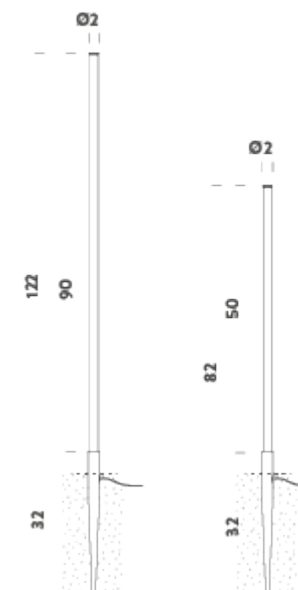

0,82M | 3000K

MINIFLUX GARDEN

LAMPING

Source	LED strip
Total power	8W
Emission	direct
Switching	according to driver
Tension	24V
Color temperature	3000K
Luminous flux	512lm
Initial luminaire efficacy	64lm/W
Initial chromaticity	SDCM<3
Typ CRI	90
IP class	67
Dimensions	ø2x82cm
Materials	polycarbonate
Ambient temperature range	-20°C / +35°C
Performance ambient temperature	25°C
Notes	driver and other accessory not included cable length 3m
Customization options	tube length
Accessories	Base ground,
Net lamp weight	0,7 kg

0,82M | 4000K

MINIFLUX GARDEN

LAMPING

Source	LED strip
Total power	8W
Emission	direct
Switching	according to driver
Tension	24V
Color temperature	4000K
Luminous flux	560lm
Initial luminaire efficacy	70lm/W
Initial chromaticity	SDCM<3
Typ CRI	90
IP class	67
Dimensions	ø2x82cm
Materials	polycarbonate
Ambient temperature range	-20°C / +35°C
Performance ambient temperature	25°C
Notes	driver and other accessory not included cable length 3m
Customization options	tube length
Accessories	Base ground,
Net lamp weight	0,7 kg

Codes

BMGT30082G26NAN

Structure

black

PACKAGE

Package 01

Dimension: 100x8,5x4 cm / Gross weight: 0,7 kg

Certificazioni

1,2M | 2700K

MINIFLUX GARDEN

LAMPING

Source	LED strip
Total power	14W
Emission	direct
Switching	according to driver
Tension	24V
Color temperature	2700K
Luminous flux	830lm
Initial luminaire efficacy	59lm/W
Initial chromaticity	SDCM<3
Typ CRI	90
IP class	67
Dimensions	ø2x122cm
Materials	polycarbonate
Ambient temperature range	-20°C / +35°C
Performance ambient temperature	25°C
Notes	driver and other accessory not included cable length 3m
Customization options	tube length
Accessories	Base ground,