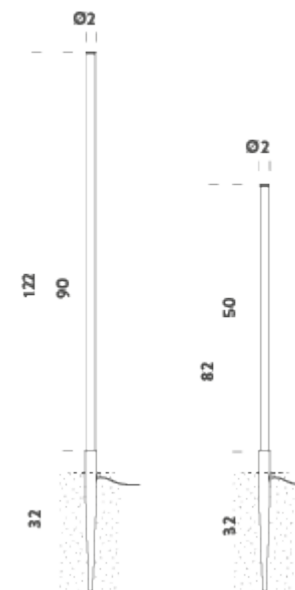

0,82M | 4000K

MINIFLUX GARDEN

LAMPING

Source	LED strip
Total power	8W
Emission	direct
Switching	according to driver
Tension	24V
Color temperature	4000K
Luminous flux	560lm
Initial luminaire efficacy	70lm/W
Initial chromaticity	SDCM<3
Typ CRI	90
IP class	67
Dimensions	ø2x82cm
Materials	polycarbonate
Ambient temperature range	-20°C / +35°C
Performance ambient temperature	25°C
Notes	driver and other accessory not included cable length 3m
Customization options	tube length
Accessories	Base ground,
Net lamp weight	0,7 kg

1,2M | 3000K

MINIFLUX GARDEN

LAMPING

Source	LED strip
Total power	14W
Emission	direct
Switching	according to driver
Tension	24V
Color temperature	3000K
Luminous flux	923lm
Initial luminaire efficacy	66lm/W
Initial chromaticity	SDCM<3
Typ CRI	90
IP class	67
Dimensions	ø2x122cm
Materials	polycarbonate
Ambient temperature range	-20°C / +35°C
Performance ambient temperature	25°C
Notes	driver and other accessory not included cable length 3m
Customization options	tube length
Accessories	Base ground,

Codes

BMGT30122G26WAN

Structure

black

PACKAGE

Package 01

Dimension: 100x8,5x4 cm

Certificazioni

1,2M | 4000K

MINIFLUX GARDEN

LAMPING

Source	LED strip
Total power	14W
Emission	direct
Switching	according to driver
Tension	24V
Color temperature	4000K
Luminous flux	1025lm
Initial luminaire efficacy	73lm/W
Initial chromaticity	SDCM<3
Typ CRI	90
IP class	67
Dimensions	ø2x122cm
Materials	polycarbonate
Ambient temperature range	-20°C / +35°C
Performance ambient temperature	25°C
Notes	driver and other accessory not included cable length 3m
Customization options	tube length
Accessories	Base ground,