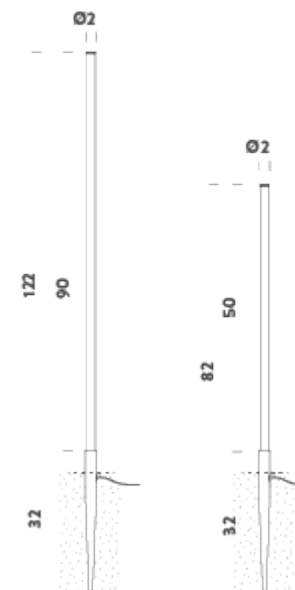

0,82M | 4000K

MINIFLUX GARDEN

LAMPING

Source	LED strip
Total power	8W
Emission	direct
Switching	according to driver
Tension	24V
Color temperature	4000K
Luminous flux	560lm
Initial luminaire efficacy	70lm/W
Initial chromaticity	SDCM<3
Typ CRI	90
IP class	67
Dimensions	ø2x82cm
Materials	polycarbonate
Ambient temperature range	-20°C / +35°C
Performance ambient temperature	25°C
Notes	driver and other accessory not included cable length 3m
Customization options	tube length
Accessories	Base ground,
Net lamp weight	0,7 kg

1,2M | 2700K

MINIFLUX GARDEN

LAMPING

Source	LED strip
Total power	14W
Emission	direct
Switching	according to driver
Tension	24V
Color temperature	2700K
Luminous flux	830lm
Initial luminaire efficacy	59lm/W
Initial chromaticity	SDCM<3
Typ CRI	90
IP class	67
Dimensions	ø2x122cm
Materials	polycarbonate
Ambient temperature range	-20°C / +35°C
Performance ambient temperature	25°C
Notes	driver and other accessory not included cable length 3m
Customization options	tube length
Accessories	Base ground,

Codes

BMGT30122G26DAN

Structure

black

PACKAGE

Package 01

Dimension: 100x8,5x4 cm

Certificazioni

1,2M | 3000K

MINIFLUX GARDEN

LAMPING

Source	LED strip
Total power	14W
Emission	direct
Switching	according to driver
Tension	24V
Color temperature	3000K
Luminous flux	923lm
Initial luminaire efficacy	66lm/W
Initial chromaticity	SDCM<3
Typ CRI	90
IP class	67
Dimensions	ø2x122cm
Materials	polycarbonate
Ambient temperature range	-20°C / +35°C
Performance ambient temperature	25°C
Notes	driver and other accessory not included cable length 3m
Customization options	tube length
Accessories	Base ground,