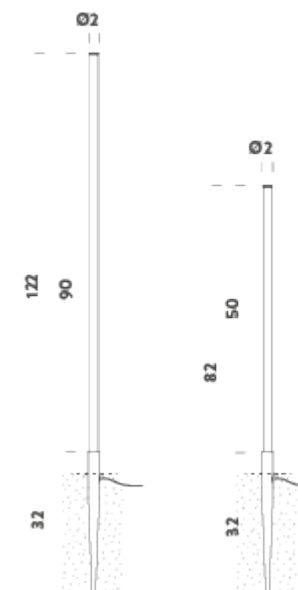

0,82M | 2700K

MINIFLUX GARDEN

LAMPING

Source	LED strip
Total power	8W
Emission	direct
Switching	according to driver
Tension	24V
Color temperature	2700K
Luminous flux	461lm
Initial luminaire efficacy	58lm/W
Initial chromaticity	SDCM<3
Typ CRI	90
IP class	67
Dimensions	ø2x82cm
Materials	polycarbonate
Ambient temperature range	-20°C / +35°C
Performance ambient temperature	25°C
Notes	driver and other accessory not included cable length 3m
Customization options	tube length
Accessories	Base ground,
Net lamp weight	0,7 kg

0,82M | 3000K

MINIFLUX GARDEN

LAMPING

Source	LED strip
Total power	8W
Emission	direct
Switching	according to driver
Tension	24V
Color temperature	3000K
Luminous flux	512lm
Initial luminaire efficacy	64lm/W
Initial chromaticity	SDCM<3
Typ CRI	90
IP class	67
Dimensions	ø2x82cm
Materials	polycarbonate
Ambient temperature range	-20°C / +35°C
Performance ambient temperature	25°C
Notes	driver and other accessory not included cable length 3m
Customization options	tube length
Accessories	Base ground,
Net lamp weight	0,7 kg

Codes

BMGT30082G26WAN

Structure

black

PACKAGE

Package 01

Dimension: 100x8,5x4 cm / Gross weight: 0,7 kg

Certificazioni

0,82M | 4000K

MINIFLUX GARDEN

LAMPING

Source	LED strip
Total power	8W
Emission	direct
Switching	according to driver
Tension	24V
Color temperature	4000K
Luminous flux	560lm
Initial luminaire efficacy	70lm/W
Initial chromaticity	SDCM<3
Typ CRI	90
IP class	67
Dimensions	ø2x82cm
Materials	polycarbonate
Ambient temperature range	-20°C / +35°C
Performance ambient temperature	25°C
Notes	driver and other accessory not included cable length 3m
Customization options	tube length
Accessories	Base ground,
Net lamp weight	0,7 kg