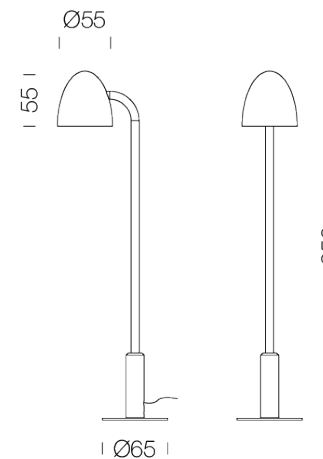

650MM | 3000K - 12°

LAMPING

Source	LED
Total power	2,3W
Emission	12° symmetric
Switching	according to driver
Tension	max 700mA
Color temperature	3000K
Luminous flux	169lm
Initial luminaire efficacy	74lm/W
Dimensions	Ø65x55x650mm
Materials	aluminium, steel
Notes	Adjustability up to 325° | Peg installation | cable length 2m
Accessories	Peg | Greenery, Peg | Greenery | Snoot | Greenery,

Codes

GRPPO0809WMCG
GRPPO0809WMVE
GRPPO0809WMLG
GRPPO0809WMCG

Structure

Cetonia green
Pine green
Lucent grove
Ink black