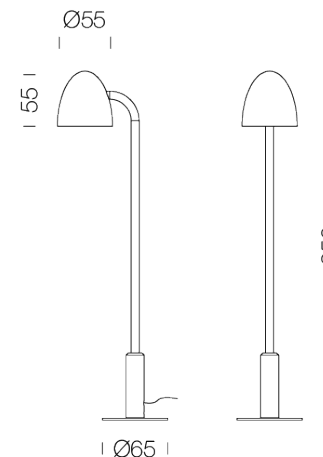

350MM | 2700K - 37°

LAMPING

Source	LED
Total power	2,3W
Emission	37° symmetric
Switching	according to driver
Tension	max 700mA
Color temperature	2700K
Initial luminaire efficacy	74 lm/W
Dimensions	Ø65x55x350mm
Materials	aluminium, steel
Notes	Adjustability up to 325° | Peg installation | cable length 2m
Accessories	Peg | Greenery, Peg | Greenery | Snoot | Greenery,

Codes

GRPPO0811DPCG
GRPPO0811DPVE
GRPPO0811DPLG
GRPPO0811DPNE

Structure

Cetonia green
Pine green
Lucent grove
Ink black