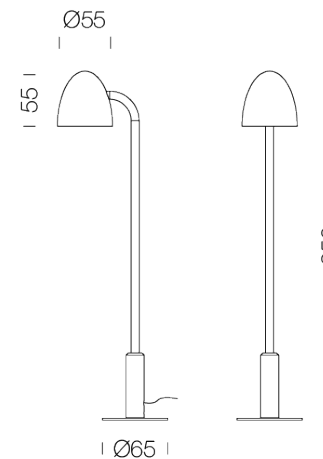

650MM | 2700K - 12°

LAMPING

Source	LED
Total power	2,3W
Emission	12° symmetric
Switching	according to driver
Tension	max 700mA
Color temperature	2700K
Initial luminaire efficacy	74lm/W
Dimensions	Ø65x55x650mm
Materials	aluminium, steel
Notes	Adjustability up to 325° | Peg installation | cable length 2m
Accessories	Peg | Greenery, Peg | Greenery | Snoot | Greenery,

Codes

GRPPO0809DMCG
GRPPO0809DMVE
GRPPO0809DMLG
GRPPO0809DMNE

Structure

Cetonia green
Pine green
Lucent grove
Ink black