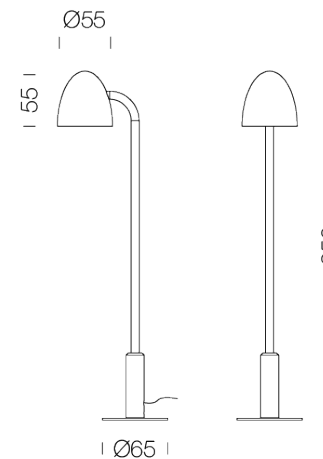

650MM | 2700K - 37°

LAMPING

Source	LED
Total power	2,3W
Emission	37° symmetric
Switching	according to driver
Tension	max 700mA
Color temperature	2700K
Initial luminaire efficacy	74lm/W
Dimensions	Ø65x55x650mm
Materials	aluminium, steel
Notes	Adjustability up to 325° | Peg installation | cable length 2m
Accessories	Peg | Greenery, Peg | Greenery | Snoot | Greenery,

Codes

GRPPO0811DMCG
GRPPO0811DMVE
GRPPO0811DMLG
GRPPO0811DMNE

Structure

Cetonia green
Pine green
Lucent grove
Ink black