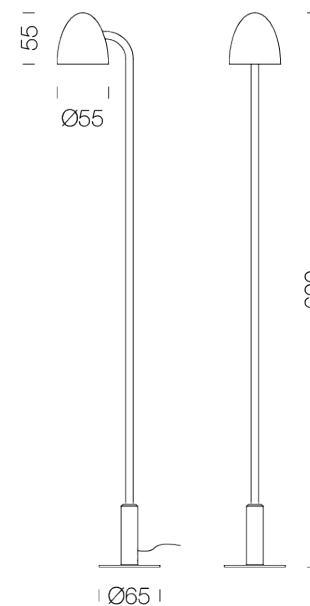

650MM | 2700K - 12°

LAMPING

Source	LED
Total power	2,3W
Emission	12° symmetric
Switching	according to driver
Tension	max 700mA
Color temperature	2700K
Initial luminaire efficacy	74lm/W
Dimensions	Ø65x55x650mm
Materials	aluminium, steel
Notes	Adjustability up to 325° | Peg installation | cable length 2m
Accessories	Peg | Greenery, Peg | Greenery | Snoot | Greenery,

Codes

GRPPO0809DMCG
GRPPO0809DMVE
GRPPO0809DMLG
GRPPO0809DMNE

Structure

Cetonia green
Pine green
Lucent grove
Ink black