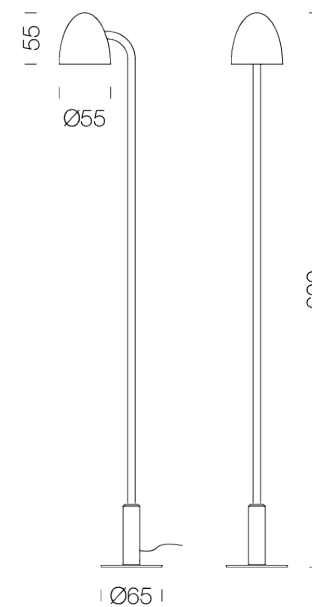

650MM | 2700K - 37°

LAMPING

Source	LED
Total power	2,3W
Emission	37° symmetric
Switching	according to driver
Tension	max 700mA
Color temperature	2700K
Initial luminaire efficacy	74lm/W
Dimensions	Ø65x55x650mm
Materials	aluminium, steel
Notes	Adjustability up to 325° | Peg installation | cable length 2m
Accessories	Peg | Greenery, Peg | Greenery | Snoot | Greenery,

Codes

GRPPO0811DMCG
GRPPO0811DMVE
GRPPO0811DMLG
GRPPO0811DMNE

Structure

Cetonia green
Pine green
Lucent grove
Ink black