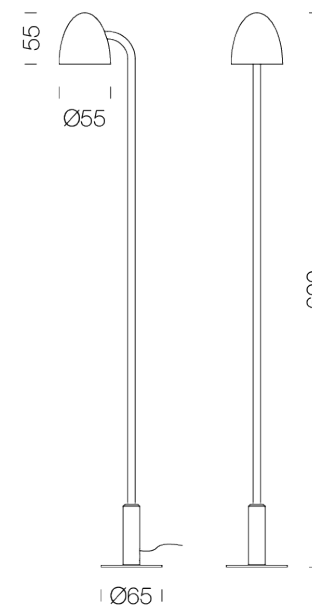

350MM | 2700K - 37°

LAMPING

Source	LED
Total power	2,3W
Emission	37° symmetric
Switching	according to driver
Tension	max 700mA
Color temperature	2700K
Initial luminaire efficacy	74 lm/W
Dimensions	Ø65x55x350mm
Materials	aluminium, steel
Notes	Adjustability up to 325° | Peg installation | cable length 2m
Accessories	Peg | Greenery, Peg | Greenery | Snoot | Greenery,

Codes

GRPPO0811DPCG
GRPPO0811DPVE
GRPPO0811DPLG
GRPPO0811DPNE

Structure

Cetonia green
Pine green
Lucent grove
Ink black