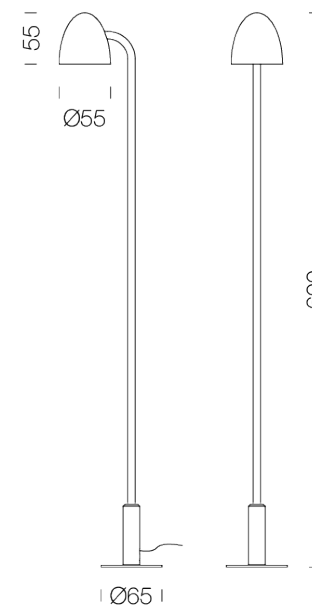

650MM | 3000K - 12°

LAMPING

Source	LED
Total power	2,3W
Emission	12° symmetric
Switching	according to driver
Tension	max 700mA
Color temperature	3000K
Luminous flux	169lm
Initial luminaire efficacy	74lm/W
Dimensions	Ø65x55x650mm
Materials	aluminium, steel
Notes	Adjustability up to 325° | Peg installation | cable length 2m
Accessories	Peg | Greenery, Peg | Greenery | Snoot | Greenery,

Codes

GRPPO0809WMCG
GRPPO0809WMVE
GRPPO0809WMLG
GRPPO0809WMCG

Structure

Cetonia green
Pine green
Lucent grove
Ink black