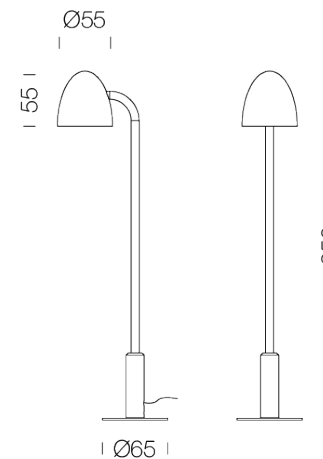

350MM | 3000K - 12°

LAMPING

Source	LED
Total power	2,3W
Emission	12° symmetric
Switching	according to driver
Tension	max 700mA
Color temperature	3000K
Luminous flux	169lm
Initial luminaire efficacy	74 lm/W
Dimensions	Ø65x55x350mm
Materials	aluminium, steel
Notes	Adjustability up to 325° | Peg installation | cable length 2m
Accessories	Peg | Greenery, Peg | Greenery | Snoot | Greenery,

Codes

GRPPO0809WPCG
GRPPO0809WPVE
GRPPO0809WPLG
GRPPO0809WPNE

Structure

Cetonia green
Pine green
Lucent grove
Ink black