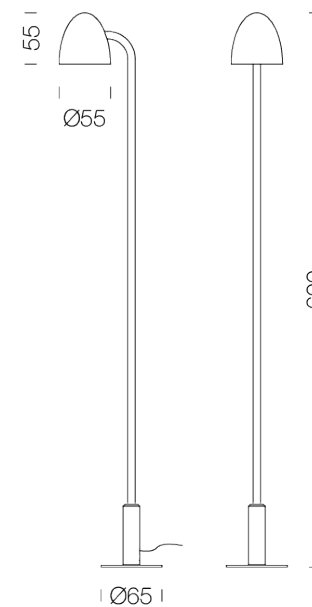

350MM | 3000K - 12°

LAMPING

Source	LED
Total power	2,3W
Emission	12° symmetric
Switching	according to driver
Tension	max 700mA
Color temperature	3000K
Luminous flux	169lm
Initial luminaire efficacy	74 lm/W
Dimensions	Ø65x55x350mm
Materials	aluminium, steel
Notes	Adjustability up to 325° | Peg installation | cable length 2m
Accessories	Peg | Greenery, Peg | Greenery | Snoot | Greenery,

Codes

GRPPO0809WPCG
GRPPO0809WPVE
GRPPO0809WPLG
GRPPO0809WPNE

Structure

Cetonia green
Pine green
Lucent grove
Ink black