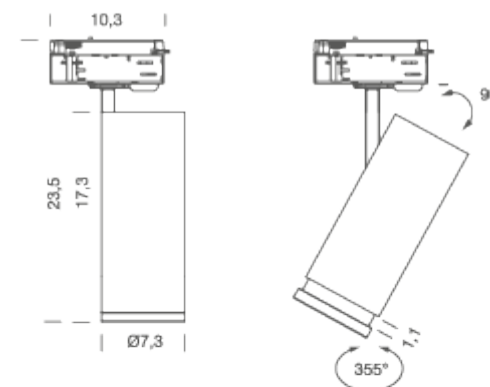

DALI | 2700K

LAMPING

Source	1x LED COB
Total power	23W
Emission	direct adjustable 15°-55°
Switching	DALI
Tension	220/240V
Color temperature	2700K
Luminous flux	1490lm
Initial luminaire efficacy	65lm/W
Initial chromaticity	SDCM<3
Typ CRI	>97
IP class	20
Dimensions	ø7,3x23,5cm
Materials	aluminium
Ambient temperature range	0°C / +35°C
Performance ambient temperature	25°C
Mechanical impact protection code	IK02
Notes	driver on board, adjustable beam 15°-55°, rotating body 355°, orientable spot 90°, compatible with 3C/DALI-1/10V

Customization options

Accessories

Net lamp weight

Codes

MCAP5701971DNE

MCAP5701971DBO

4000K CCT

Filters, Honeycomb, oval, sand glass | Snoot - Barndoor, Snoot, Barndoor

1 kg

Structure

black

white

PACKAGE

Package 01

Dimension: 23,5x19x8 cm / Gross weight: 1,2 kg

Certificazioni

CAPRI PRO DALI