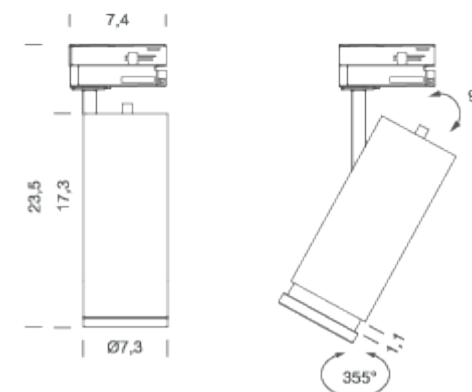

CAPRI PRO DOB