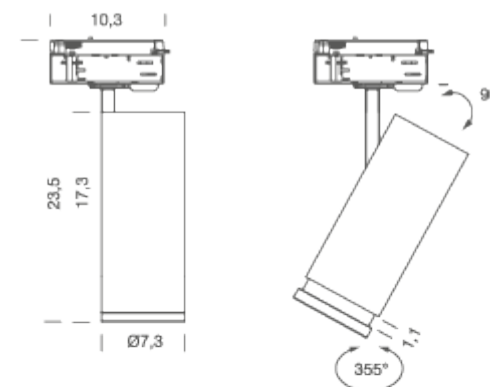

DIM ON BOARD | 3000K

LAMPING

Source	1x LED COB
Total power	23W
Emission	direct adjustable 15°-55°
Switching	DIM ON BOARD
Tension	220/240V
Color temperature	3000K
Luminous flux	1570lm
Initial luminaire efficacy	68lm/W
Initial chromaticity	SDCM<3
Typ CRI	>97
IP class	20
Dimensions	ø7,3x23,5cm
Materials	aluminium
Ambient temperature range	0°C / +35°C
Performance ambient temperature	25°C
Mechanical impact protection code	IK02
Notes	driver on board, adjustable beam 15°-55°, rotating body 355°, orientable spot 90°, compatible with 3C/DALI-1/10V

Accessories

Filters, Honeycomb, oval, sand glass | Snoot - Barndoor, Snoot, Barndoor

Net lamp weight

1 kg

Codes

MCAP5901971WNE
MCAP5901971WBO

Structure

black
white

PACKAGE

Package 01

Dimension: 23,5x19x8 cm / Gross weight: 1,2 kg

Certificazioni

CAPRI PRO DALI