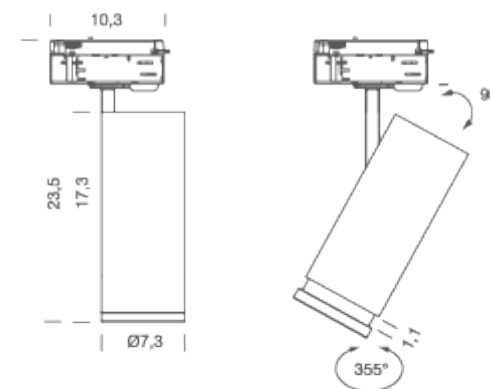

DIM ON BOARD | 2700K

LAMPING

Source	1x LED COB
Total power	23W
Emission	direct adjustable 15°-55°
Switching	DIM ON BOARD
Tension	220/240V
Color temperature	2700K
Luminous flux	1490lm
Initial luminaire efficacy	65lm/W
Initial chromaticity	SDCM<3
Typ CRI	>97
IP class	20
Dimensions	ø7,3x23,5cm
Materials	aluminium
Ambient temperature range	0°C / +35°C
Performance ambient temperature	25°C
Mechanical impact protection code	IK02
Notes	driver on board, adjustable beam 15°-55°, rotating body 355°, orientable spot 90°, compatible with 3C/DALI-1/10V

Accessories

Filters, Honeycomb, oval, sand glass | Snoot - Barndoor, Snoot, Barndoor

Net lamp weight

1 kg

Codes

MCAP5901971DNE
MCAP5901971DBO

Structure

black
white

PACKAGE

Package 01

Dimension: 23,5x19x8 cm / Gross weight: 1,2 kg

Certificazioni

CAPRI PRO DALI