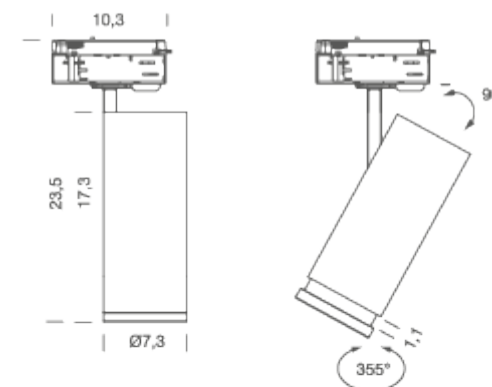

DALI | 3000K

LAMPING

Source	1x LED COB
Total power	23W
Emission	direct adjustable 15°-55°
Switching	DALI
Tension	220/240V
Color temperature	3000K
Luminous flux	1570lm
Initial luminaire efficacy	68lm/W
Initial chromaticity	SDCM<3
Typ CRI	>97
IP class	20
Dimensions	ø7,3x23,5cm
Materials	aluminium
Ambient temperature range	0°C / +35°C
Performance ambient temperature	25°C
Mechanical impact protection code	IK02
Notes	driver on board, adjustable beam 15°-55°, rotating body 355°, orientable spot 90°, compatible with 3C/DALI-1/10V

Accessories

Filters, Honeycomb, oval, sand glass | Snoot - Barndoor, Snoot, Barndoor

Net lamp weight

1 kg

Codes

MCAP5701971WNE
MCAP5701971WBO

Structure

black
white

PACKAGE

Package 01

Dimension: 23,5x19x8 cm / Gross weight: 1,2 kg

Certificazioni

CAPRI PRO DALI