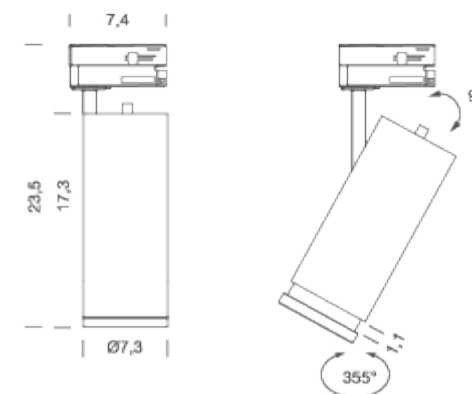

CAPRI PRO DOB