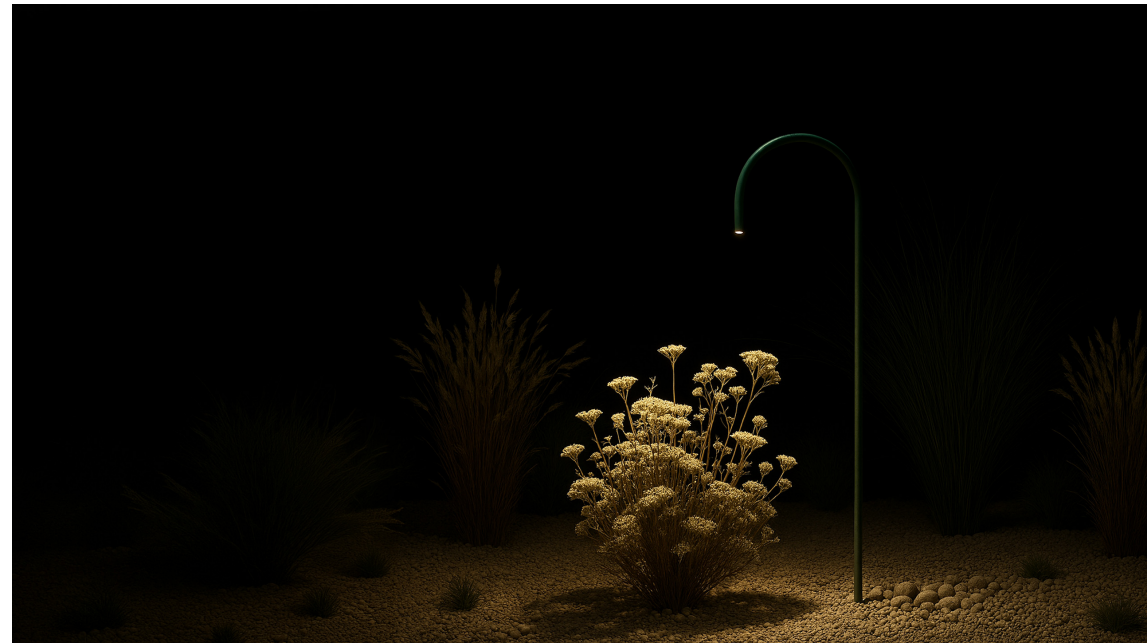

TWIG

An essential and clean design that interacts discreetly with the space. A thin line that ends with a point of light. It illuminates the vegetation or paths, almost disappearing into the environment in which it is installed.

2700K | 650MM

LAMPING

Source	LED
Total power	1W
Emission	symmetric 36°
Switching	according to driver
Tension	max 350mA
Color temperature	2700K
Luminous flux	96lm
Initial luminaire efficacy	96lm/W
Typ CRI	>90
IP class	65
Dimensions	215x650mm
Materials	aluminium / brass
Accessories	Peg, Peg About outdoors

Source	LED
Total power	1W
Emission	symmetric 36°
Switching	according to driver
Tension	max 350mA
Color temperature	2700K
Luminous flux	96lm
Typ CRI	>90
IP class	65
Dimensions	215x850mm
Materials	aluminium / brass
Accessories	Peg, Peg About outdoors

Source	LED
Total power	1W
Emission	symmetric 36°
Switching	accordin to driver
Tension	max 350mA
Color temperature	3000K
Luminous flux	96lm
Typ CRI	>90
IP class	65
Dimensions	215x850mm
Materials	aluminium / brass
Accessories	Peg, Peg About outdoors