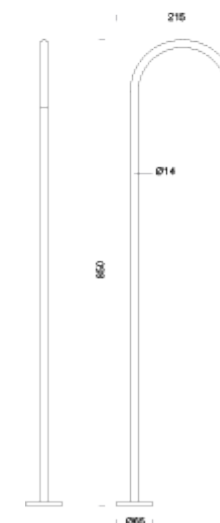

2700K | 850MM

LAMPING

Source	LED
Total power	1W
Emission	symmetric 36°
Switching	according to driver
Tension	max 350mA
Color temperature	2700K
Luminous flux	96lm
Typ CRI	>90
IP class	65
Dimensions	215x850mm
Materials	aluminium / brass
Accessories	Peg, Peg | About outdoors

Codes

TWD000111DBNE
TWD000111DBVE

Certificazioni

UK
CA

Structure

ink black
pine green