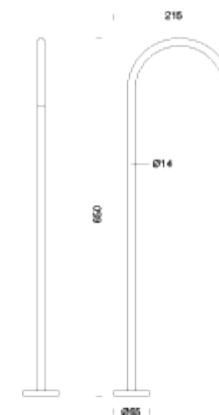

3000K | 650MM

LAMPING

Source	LED
Total power	1W
Emission	symmetric 36°
Switching	accordin to driver
Tension	max 350mA
Color temperature	3000K
Luminous flux	96lm
Typ CRI	>90
IP class	65
Dimensions	215x850mm
Materials	aluminium / brass
Accessories	Peg, Peg | About outdoors

Codes

TWD000111WANE
TWD000111WAVE

Structure

ink black
pine green

Certificazioni

UK
CA