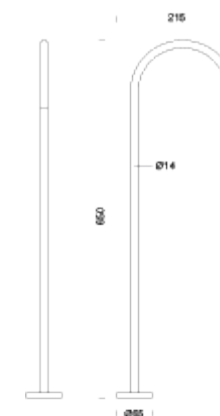

2700K | 650MM

LAMPING

Source	LED
Total power	1W
Emission	symmetric 36°
Switching	according to driver
Tension	max 350mA
Color temperature	2700K
Luminous flux	96lm
Initial luminaire efficacy	96lm/W
Typ CRI	>90
IP class	65
Dimensions	215x650mm
Materials	aluminium / brass
Accessories	Peg, Peg | About outdoors

Codes

TWD000111DANE
TWD000111DAVE

Certificazioni

UK
CA

Structure

ink black
pine green