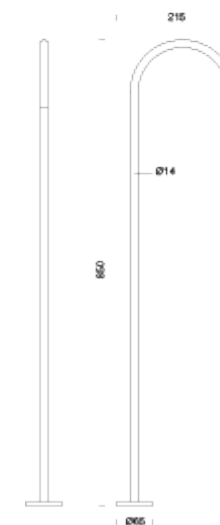

2700K | 650MM

LAMPING

Source	LED
Total power	1W
Emission	symmetric 36°
Switching	according to driver
Tension	max 350mA
Color temperature	2700K
Luminous flux	96lm
Initial luminaire efficacy	96lm/W
Typ CRI	>90
IP class	65
Dimensions	215x650mm
Materials	aluminium / brass
Accessories	Peg, Peg | About outdoors

Codes

TWD000111DANE
TWD000111DAVE

Certificazioni

UK
CA

Structure

ink black
pine green