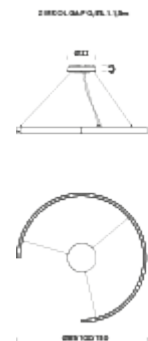

PACKAGE

Package 01

Dimension: 115x115x12 cm / Gross weight: 5,5 kg

Certificazioni

Ø0,85M | DOWNLIGHT - 3000K

LAMPING

Source	LED strip
Total power	26W
Emission	diffused
Switching	DALI
Tension	24V
Color temperature	3000K
Luminous flux	1650lm
Initial luminaire efficacy	63lm/W
Initial chromaticity	SDCM<3
Typ CRI	90
IP class	40
Dimensions	ø85x5cm
Materials	aluminium
Ambient temperature range	0°C / +35°C
Performance ambient temperature	25°C
Notes	

Customization options

external electrical cable | light configurations, separate light control, control systems

Net lamp weight

3 kg

Codes

BZRG1608G15WBO
BZRG1608G15WNE
BZRG1608G15WOR

Structure

white
black
gold

PACKAGE

Package 01

Dimension: 115x115x12 cm / Gross weight: 5,5 kg

Certificazioni

Ø0,85M | DOWNLIGHT - 4000K

LAMPING

Source	LED strip
Total power	26W
Emission	diffused
Switching	DALI
Tension	24V
Color temperature	4000K
Luminous flux	1770lm
Initial luminaire efficacy	68lm/W
Initial chromaticity	SDCM<3
Typ CRI	90
IP class	40
Dimensions	ø85x5cm
Materials	aluminium
Ambient temperature range	0°C / +35°C
Performance ambient temperature	25°C
Notes	