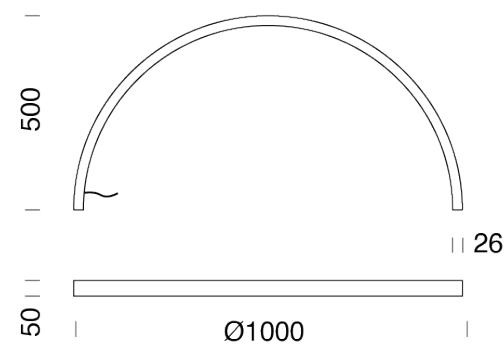

Ø850MM | 2700K

LAMPING

Source	LED strip
Total power	70W
Emission	diffused
Switching	according to driver
Tension	IN 24V
Color temperature	2700K
Typ CRI	>90
IP class	65
Dimensions	ø850x425mm
Materials	aluminium, resin
Notes	cable length 2m parallel connection

Codes

BZRR08G15DNE

Structure

black

Ø850MM | 3000K

LAMPING

Source	LED strip
Total power	70W
Emission	diffused
Switching	according to driver
Tension	IN 24V
Color temperature	3000K
Luminous flux	1650lm
Typ CRI	>90
IP class	65
Dimensions	ø850x425mm
Materials	aluminium, resin
Notes	cable length 2m parallel connection

Codes

BZRR08G15WNE

Structure

black

Ø1000MM | 2700K

LAMPING

Source	LED strip
Total power	90W
Emission	diffused
Switching	according to driver
Tension	IN 24V
Color temperature	2700K
Typ CRI	>90
IP class	65
Dimensions	ø1000x425mm
Materials	aluminium, resin
Notes	cable length 2m parallel connection

Codes

BZRR10G15DNE

Structure

black

Ø1000MM | 3000K

LAMPING

Source	LED Strip
Total power	90W
Emission	diffused
Switching	according to driver
Tension	IN 24V
Color temperature	3000K
Luminous flux	1942lm
Typ CRI	>90
IP class	65
Dimensions	ø1000x425mm
Materials	aluminium, resin
Notes	cable length 2m parallel connection