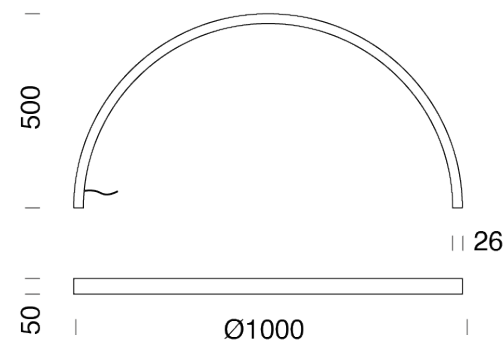

Ø850MM | 2700K

LAMPING

Source	LED strip
Total power	70W
Emission	diffused
Switching	according to driver
Tension	IN 24V
Color temperature	2700K
Typ CRI	>90
IP class	65
Dimensions	ø850x425mm
Materials	aluminium, resin
Notes	cable length 2m parallel connection

Codes

BZRR08G15DNE

Structure

black

Ø850MM | 3000K

LAMPING

Source	LED strip
Total power	70W
Emission	diffused
Switching	according to driver
Tension	IN 24V
Color temperature	3000K
Luminous flux	1650lm
Typ CRI	>90
IP class	65
Dimensions	ø850x425mm
Materials	aluminium, resin
Notes	cable length 2m parallel connection

Codes

BZRR10G15DNE

Structure

black

Ø1000MM | 3000K

LAMPING

Source	LED Strip
Total power	90W
Emission	diffused
Switching	according to driver
Tension	IN 24V
Color temperature	3000K
Luminous flux	1942lm
Typ CRI	>90
IP class	65
Dimensions	ø1000x425mm
Materials	aluminium, resin
Notes	cable length 2m parallel connection

Codes

BZRR15G15DNE

Structure

black

Ø1500MM | 3000K

LAMPING

Source	LED strip
Total power	136W
Emission	diffused
Switching	according to driver
Tension	IN 24V
Color temperature	3000K
Luminous flux	2913lm
Typ CRI	>90
IP class	65
Dimensions	ø1500x750mm
Materials	aluminium, resin
Notes	cable length 2m parallel connection