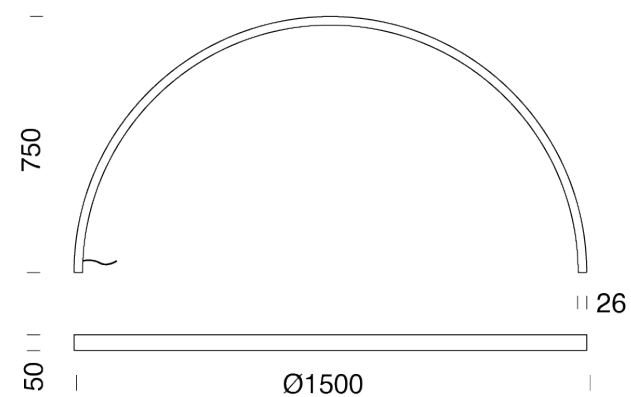

Ø850MM | 2700K

LAMPING

Source	LED strip
Total power	70W
Emission	diffused
Switching	according to driver
Tension	IN 24V
Color temperature	2700K
Typ CRI	>90
IP class	65
Dimensions	ø850x425mm
Materials	aluminium, resin
Notes	cable length 2m parallel connection

Codes

BZRR08G15DNE

Structure

black

Ø850MM | 3000K

LAMPING

Source	LED strip
Total power	70W
Emission	diffused
Switching	according to driver
Tension	IN 24V
Color temperature	3000K
Luminous flux	1650lm
Typ CRI	>90
IP class	65
Dimensions	ø850x425mm
Materials	aluminium, resin
Notes	cable length 2m parallel connection

Codes

BZRR08G15WNE

Structure

black

Ø1000MM | 2700K

LAMPING

Source	LED strip
Total power	90W
Emission	diffused
Switching	according to driver
Tension	IN 24V
Color temperature	2700K
Typ CRI	>90
IP class	65
Dimensions	ø1000x425mm
Materials	aluminium, resin
Notes	cable length 2m parallel connection

Codes

BZRR10G15DNE

Structure

black

Ø1000MM | 3000K

LAMPING

Source	LED Strip
Total power	90W
Emission	diffused
Switching	according to driver
Tension	IN 24V
Color temperature	3000K
Luminous flux	1942lm
Typ CRI	>90
IP class	65
Dimensions	ø1000x425mm
Materials	aluminium, resin
Notes	cable length 2m parallel connection