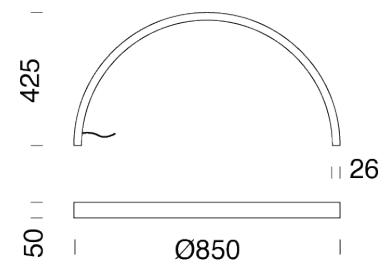

Ø850MM | 2700K

LAMPING

Source	LED strip
Total power	70W
Emission	diffused
Switching	according to driver
Tension	IN 24V
Color temperature	2700K
Typ CRI	>90
IP class	65
Dimensions	ø850x425mm
Materials	aluminium, resin
Notes	cable length 2m parallel connection

Codes

BZRR08G15WNE

Structure

black

Ø1000MM | 2700K

LAMPING

Source	LED strip
Total power	90W
Emission	diffused
Switching	according to driver
Tension	IN 24V
Color temperature	2700K
Typ CRI	>90
IP class	65
Dimensions	ø1000x425mm
Materials	aluminium, resin
Notes	cable length 2m parallel connection

Codes

BZRR10G15DNE

Structure

black

Ø1000MM | 3000K

LAMPING

Source	LED Strip
Total power	90W
Emission	diffused
Switching	according to driver
Tension	IN 24V
Color temperature	3000K
Luminous flux	1942lm
Typ CRI	>90
IP class	65
Dimensions	ø1000x425mm
Materials	aluminium, resin
Notes	cable length 2m parallel connection

Codes

BZRR10G15WNE

Structure

black

Ø1500MM | 2700K

LAMPING

Source	LED Strip
Total power	136W
Emission	diffused
Switching	according to driver
Tension	IN 24V
Color temperature	2700K
Typ CRI	>90
IP class	65
Dimensions	ø1500x750mm
Materials	aluminium, resin
Notes	cable length 2m parallel connection