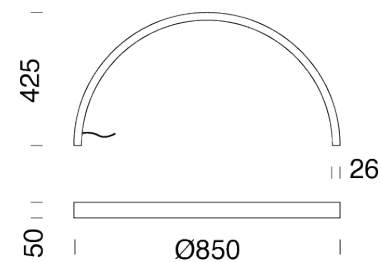

Ø850MM | 2700K

LAMPING

Source	LED strip
Total power	70W
Emission	diffused
Switching	according to driver
Tension	IN 24V
Color temperature	2700K
Typ CRI	>90
IP class	65
Dimensions	ø850x425mm
Materials	aluminium, resin
Notes	cable length 2m parallel connection

Codes

BZRR10G15DNE

Structure

black

Ø1000MM | 3000K

LAMPING

Source	LED Strip
Total power	90W
Emission	diffused
Switching	according to driver
Tension	IN 24V
Color temperature	3000K
Luminous flux	1942lm
Typ CRI	>90
IP class	65
Dimensions	ø1000x425mm
Materials	aluminium, resin
Notes	cable length 2m parallel connection

Codes

BZRR10G15WNE

Structure

black

Ø1500MM | 2700K

LAMPING

Source	LED Strip
Total power	136W
Emission	diffused
Switching	according to driver
Tension	IN 24V
Color temperature	2700K
Typ CRI	>90
IP class	65
Dimensions	ø1500x750mm
Materials	aluminium, resin
Notes	cable length 2m parallel connection

Codes

BZRR15G15DNE

Structure

black

Ø1500MM | 3000K

LAMPING

Source	LED strip
Total power	136W
Emission	diffused
Switching	according to driver
Tension	IN 24V
Color temperature	3000K
Luminous flux	2913lm
Typ CRI	>90
IP class	65
Dimensions	ø1500x750mm
Materials	aluminium, resin
Notes	cable length 2m parallel connection