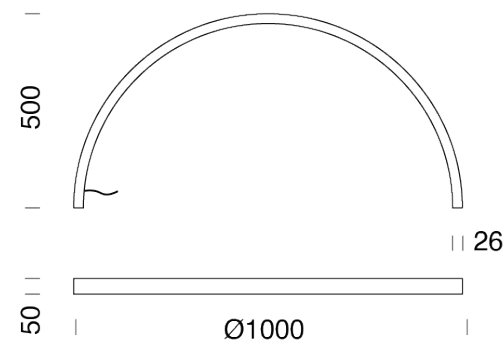

Ø1500MM | 2700K

LAMPING

Source	LED Strip
Total power	136W
Emission	diffused
Switching	according to driver
Tension	IN 24V
Color temperature	2700K
Typ CRI	>90
IP class	65
Dimensions	ø1500x750mm
Materials	aluminium, resin
Notes	cable length 2m | parallel connection

Codes

BZRR15G15DNE

Structure

black