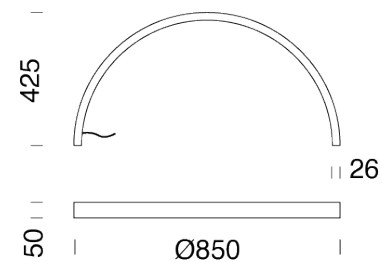

Ø850MM | 2700K

LAMPING

Source	LED strip
Total power	70W
Emission	diffused
Switching	according to driver
Tension	IN 24V
Color temperature	2700K
Typ CRI	>90
IP class	65
Dimensions	ø850x425mm
Materials	aluminium, resin
Notes	cable length 2m parallel connection

Codes

BZRR08G15DNE

Structure

black

Ø850MM | 3000K

LAMPING

Source	LED strip
Total power	70W
Emission	diffused
Switching	according to driver
Tension	IN 24V
Color temperature	3000K
Luminous flux	1650lm
Typ CRI	>90
IP class	65
Dimensions	ø850x425mm
Materials	aluminium, resin
Notes	cable length 2m parallel connection

Codes

BZRR10G15WNE

Structure

black

Ø1500MM | 2700K

LAMPING

Source	LED Strip
Total power	136W
Emission	diffused
Switching	according to driver
Tension	IN 24V
Color temperature	2700K
Typ CRI	>90
IP class	65
Dimensions	ø1500x750mm
Materials	aluminium, resin
Notes	cable length 2m parallel connection

Codes

BZRR15G15DNE

Structure

black

Ø1500MM | 3000K

LAMPING

Source	LED strip
Total power	136W
Emission	diffused
Switching	according to driver
Tension	IN 24V
Color temperature	3000K
Luminous flux	2913lm
Typ CRI	>90
IP class	65
Dimensions	ø1500x750mm
Materials	aluminium, resin
Notes	cable length 2m parallel connection