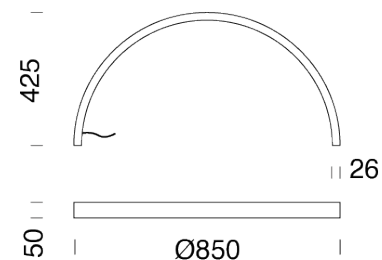

Ø850MM | 3000K

LAMPING

Source	LED strip
Total power	70W
Emission	diffused
Switching	according to driver
Tension	IN 24V
Color temperature	3000K
Luminous flux	1650lm
Typ CRI	>90
IP class	65
Dimensions	ø850x425mm
Materials	aluminium, resin
Notes	cable length 2m | parallel connection

Codes

BZRR08G15WNE

Structure

black