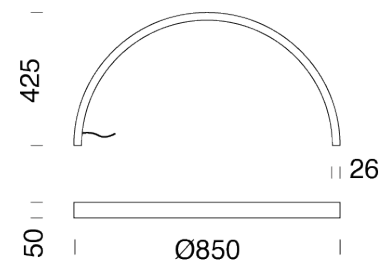

Ø850MM | 2700K

LAMPING

Source	LED strip
Total power	70W
Emission	diffused
Switching	according to driver
Tension	IN 24V
Color temperature	2700K
Typ CRI	>90
IP class	65
Dimensions	ø850x425mm
Materials	aluminium, resin
Notes	cable length 2m parallel connection

Codes

BZRR10G15DNE

Structure

black

Ø1000MM | 3000K

LAMPING

Source	LED Strip
Total power	90W
Emission	diffused
Switching	according to driver
Tension	IN 24V
Color temperature	3000K
Luminous flux	1942lm
Typ CRI	>90
IP class	65
Dimensions	ø1000x425mm
Materials	aluminium, resin
Notes	cable length 2m parallel connection

Codes

BZRR10G15WNE

Structure

black

Ø1500MM | 2700K

LAMPING

Source	LED Strip
Total power	136W
Emission	diffused
Switching	according to driver
Tension	IN 24V
Color temperature	2700K
Typ CRI	>90
IP class	65
Dimensions	ø1500x750mm
Materials	aluminium, resin
Notes	cable length 2m parallel connection

Codes

BZRR15G15DNE

Structure

black

Ø1500MM | 3000K

LAMPING

Source	LED strip
Total power	136W
Emission	diffused
Switching	according to driver
Tension	IN 24V
Color temperature	3000K
Luminous flux	2913lm
Typ CRI	>90
IP class	65
Dimensions	ø1500x750mm
Materials	aluminium, resin
Notes	cable length 2m parallel connection