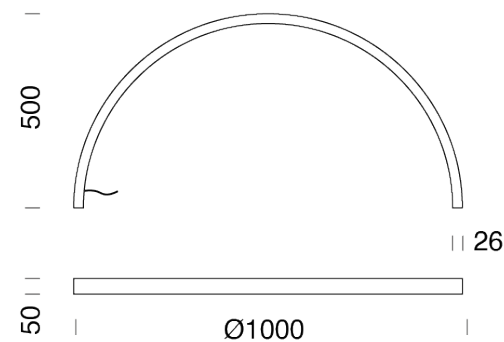

Ø1000MM | 3000K

LAMPING

Source	LED Strip
Total power	90W
Emission	diffused
Switching	according to driver
Tension	IN 24V
Color temperature	3000K
Luminous flux	1942lm
Typ CRI	>90
IP class	65
Dimensions	ø1000x425mm
Materials	aluminium, resin
Notes	cable length 2m | parallel connection

Codes

BZRR10G15WNE

Structure

black