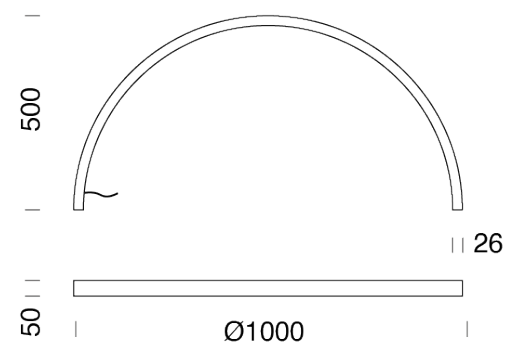

Ø850MM | 2700K

LAMPING

Source	LED strip
Total power	70W
Emission	diffused
Switching	according to driver
Tension	IN 24V
Color temperature	2700K
Typ CRI	>90
IP class	65
Dimensions	ø850x425mm
Materials	aluminium, resin
Notes	cable length 2m parallel connection

Codes

BZRR08G15WNE

Structure

black

Ø1000MM | 2700K

LAMPING

Source	LED strip
Total power	90W
Emission	diffused
Switching	according to driver
Tension	IN 24V
Color temperature	2700K
Typ CRI	>90
IP class	65
Dimensions	ø1000x425mm
Materials	aluminium, resin
Notes	cable length 2m parallel connection

Codes

BZRR10G15DNE

Structure

black

Ø1000MM | 3000K

LAMPING

Source	LED Strip
Total power	90W
Emission	diffused
Switching	according to driver
Tension	IN 24V
Color temperature	3000K
Luminous flux	1942lm
Typ CRI	>90
IP class	65
Dimensions	ø1000x425mm
Materials	aluminium, resin
Notes	cable length 2m parallel connection