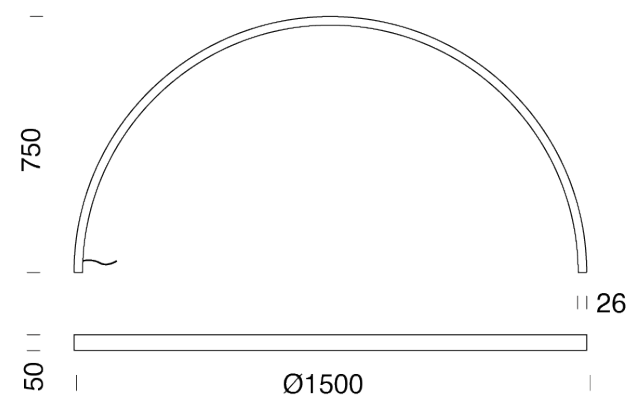

Ø1500MM | 2700K

LAMPING

Source	LED Strip
Total power	136W
Emission	diffused
Switching	according to driver
Tension	IN 24V
Color temperature	2700K
Typ CRI	>90
IP class	65
Dimensions	ø1500x750mm
Materials	aluminium, resin
Notes	cable length 2m | parallel connection

Codes

BZRR15G15DNE

Structure

black