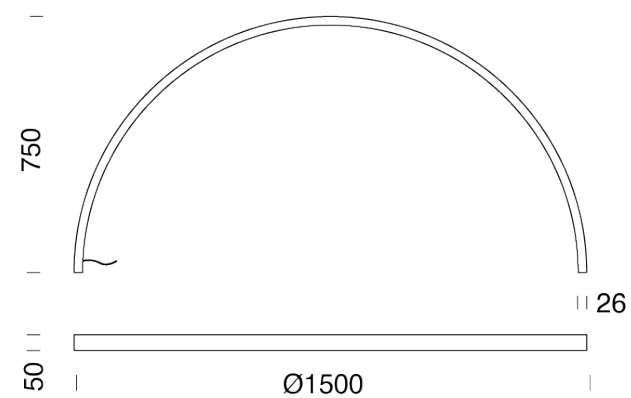

Ø850MM | 2700K

LAMPING

Source	LED strip
Total power	70W
Emission	diffused
Switching	according to driver
Tension	IN 24V
Color temperature	2700K
Typ CRI	>90
IP class	65
Dimensions	ø850x425mm
Materials	aluminium, resin
Notes	cable length 2m parallel connection

Codes

BZRR08G15DNE

Structure

black

Ø850MM | 3000K

LAMPING

Source	LED strip
Total power	70W
Emission	diffused
Switching	according to driver
Tension	IN 24V
Color temperature	3000K
Luminous flux	1650lm
Typ CRI	>90
IP class	65
Dimensions	ø850x425mm
Materials	aluminium, resin
Notes	cable length 2m parallel connection

Codes

BZRR10G15DNE

Structure

black

Ø1000MM | 3000K

LAMPING

Source	LED Strip
Total power	90W
Emission	diffused
Switching	according to driver
Tension	IN 24V
Color temperature	3000K
Luminous flux	1942lm
Typ CRI	>90
IP class	65
Dimensions	ø1000x425mm
Materials	aluminium, resin
Notes	cable length 2m parallel connection

Codes

BZRR15G15DNE

Structure

black

Ø1500MM | 3000K

LAMPING

Source	LED strip
Total power	136W
Emission	diffused
Switching	according to driver
Tension	IN 24V
Color temperature	3000K
Luminous flux	2913lm
Typ CRI	>90
IP class	65
Dimensions	ø1500x750mm
Materials	aluminium, resin
Notes	cable length 2m parallel connection