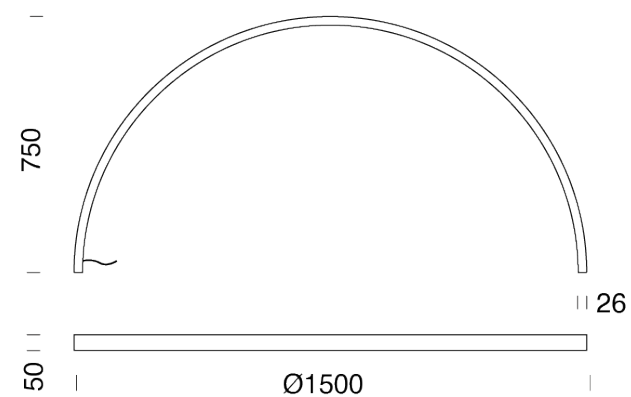

Ø1000MM | 3000K

LAMPING

Source	LED Strip
Total power	90W
Emission	diffused
Switching	according to driver
Tension	IN 24V
Color temperature	3000K
Luminous flux	1942lm
Typ CRI	>90
IP class	65
Dimensions	ø1000x425mm
Materials	aluminium, resin
Notes	cable length 2m | parallel connection

Codes

BZRR10G15WNE

Structure

black