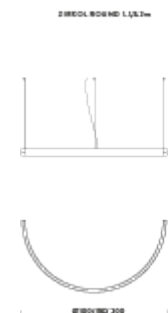

Ø1M | UP-DOWNLIGHT - 3000K

LAMPING

Source	LED strip
Total power	45W
Emission	diffused
Switching	DALI
Tension	24V
Color temperature	3000K
Luminous flux	2769lm
Typ CRI	90
IP class	40
Dimensions	100x50x5cm
Materials	aluminium
Notes	included: remote driver 60W (220/240V) | 1 x dimmer DALI | 1 x electrical cable 4m | 3 x adjustable metal cable (length from 3m to 0,5m) | ceiling attachment | RAL 9005 black | RAL 9016 white | shipped assembled
Customization options	external electrical cable | light configurations, separate light control, control systems

Codes

BZRR1710G15WBO
BZRR1710G15WNE
BZRR1710G15WOR

Structure

white
black
gold

Certificazioni