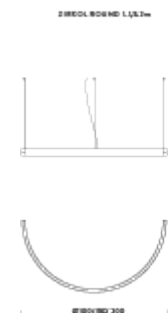

Ø1,5M | UP-DOWNLIGHT - 4000K

LAMPING

Source	LED strip
Total power	68W
Emission	diffused
Switching	DALI
Tension	24V
Color temperature	4000K
Luminous flux	4616lm
Typ CRI	90
IP class	40
Dimensions	150x50x5cm
Materials	aluminium
Notes	included: remote driver 75W (110/240V) | 1 x dimmer DALI | 1 x electrical cable 4m | 3 x adjustable metal cable (length from 3m to 0,5m) | ceiling attachment | RAL 9005 black | RAL 9016 white | shipped assembled
Customization options	external electrical cable | light configurations, separate light control, control systems

Codes

BZRR1715G15NBO
BZRR1715G15NNE
BZRR1715G15NOR

Structure

white
black
gold

Certificazioni