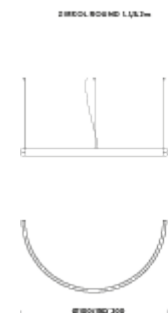

Ø2M | DOWNLIGHT - 3000K

LAMPING

Source	LED strip
Total power	45W
Emission	diffused
Switching	DALI
Tension	24V
Color temperature	3000K
Luminous flux	2769lm
Typ CRI	90
IP class	40
Dimensions	200x50x5cm
Materials	aluminium
Notes	included: remote driver 60W (220/240V) | 1 x dimmer DALI | 1 x electrical cable 4m | 3 x adjustable metal cable (length from 3m to 0,5m) | ceiling attachment | RAL 9005 black | RAL 9016 white | shipped assembled
Customization options	external electrical cable | light configurations, separate light control, control systems

Codes

BZRR1620G15WBO
BZRR1620G15WNE
BZRR1620G15WOR

Structure

white
black
gold

Certificazioni