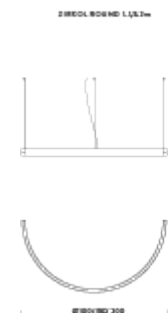

Ø1M | UP-DOWNLIGHT - 2700K

LAMPING

Source	LED strip
Total power	45W
Emission	diffused
Switching	DALI
Tension	24V
Color temperature	2700K
Luminous flux	2615lm
Typ CRI	90
IP class	40
Dimensions	100x50x5cm
Materials	aluminium
Notes	included: remote driver 60W (220/240V) | 1 x dimmer DALI | 1 x electrical cable 4m | 3 x adjustable metal cable (length from 3m to 0,5m) | ceiling attachment | RAL 9005 black | RAL 9016 white | shipped assembled
Customization options	external electrical cable | light configurations, separate light control, control systems

Codes

BZRR1710G15DBO
BZRR1710G15DNE
BZRR1710G15DOR

Structure

white
black
gold

Certificazioni