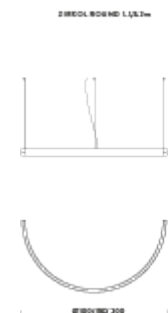

Ø2M | DOWNLIGHT - 2700K

LAMPING

Source	LED strip
Total power	45W
Emission	diffused
Switching	DALi
Tension	24V
Color temperature	2700K
Luminous flux	2630lm
Typ CRI	90
IP class	40
Dimensions	200x50x5cm
Materials	aluminium
Notes	included: remote driver 60W (220/240V) | 1 x dimmer DALI | 1 x electrical cable 4m | 3 x adjustable metal cable (length from 3m to 0,5m) | ceiling attachment | RAL 9005 black | RAL 9016 white | shipped assembled
Customization options	external electrical cable | light configurations, separate light control, control systems

Codes

BZRR1620G15DBO
BZRR1620G15DNE
BZRR1620G15DOR

Structure

white
black
gold

Certificazioni