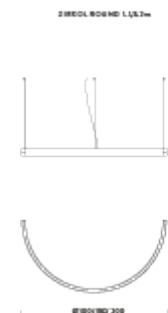

Ø2M | DOWNLIGHT - 4000K

LAMPING

Source	LED strip
Total power	45W
Emission	diffused
Switching	DALI
Tension	24V
Color temperature	4000K
Luminous flux	3077lm
Typ CRI	90
IP class	40
Dimensions	200x50x5cm
Materials	aluminium
Notes	included: remote driver 60W (220/240V) | 1 x dimmer DALI | 1 x electrical cable 4m | 3 x adjustable metal cable (length from 3m to 0,5m) | ceiling attachment | RAL 9005 black | RAL 9016 white | shipped assembled
Customization options	external electrical cable | light configurations, separate light control, control systems

Codes

BZRR1620G15NBO
BZRR1620G15NNE
BZRR1620G15NOR

Structure

white
black
matte gold

Certificazioni