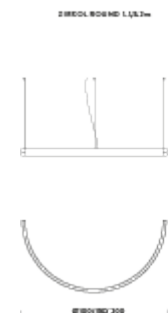

Ø1,5M | DOWNLIGHT - 3000K

LAMPING

Source	LED strip
Total power	34W
Emission	diffused
Switching	DALI
Tension	24V
Color temperature	3000K
Luminous flux	2077lm
Typ CRI	90
IP class	40
Dimensions	150x50x5cm
Materials	aluminium
Notes	included: remote driver 60W (220/240V) | 1 x dimmer DALI | 1 x electrical cable 4m | 3 x adjustable metal cable (length from 3m to 0,5m) | ceiling attachment | RAL 9005 black | RAL 9016 white | shipped assembled
Customization options	external electrical cable | light configurations, separate light control, control systems

Codes

BZRR1615G15WBO
BZRR1615G15WNE
BZRR1615G15WOR

Structure

white
black
gold

Certificazioni