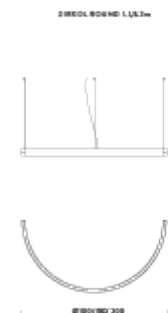

Ø1M | DOWNLIGHT - 3000K

LAMPING

Source	LED strip
Total power	22,5W
Emission	diffused
Switching	DALI
Tension	24V
Color temperature	3000K
Luminous flux	1384lm
Typ CRI	90
IP class	40
Dimensions	100x50x5cm
Materials	aluminium
Notes	included: remote driver 60W (220/240V) | 1 x dimmer DALI | 1 x electrical cable 4m | 3 x adjustable metal cable (length from 3m to 0,5m) | ceiling attachment | RAL 9005 black | RAL 9016 white | shipped assembled
Customization options	external electrical cable | light configurations, separate light control, control systems

Codes

BZRR1610G15WBO
BZRR1610G15WNE
BZRR1610G15WOR

Structure

white
black
gold

Certificazioni