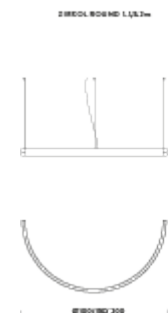

Ø1M | UP-DOWNLIGHT - 4000K

LAMPING

Source	LED strip
Total power	45W
Emission	diffused
Switching	DALI
Tension	24V
Color temperature	4000K
Luminous flux	3077lm
Typ CRI	90
IP class	40
Dimensions	100x50x5cm
Materials	aluminium
Notes	included: included: remote driver 60W (220/240V) | 1 x dimmer DALI | 1 x electrical cable 4m | 3 x adjustable metal cable (length from 3m to 0,5m) | ceiling attachment | RAL 9005 black | RAL 9016 white | shipped assembled RAL 9005 black | RAL 9016 white | shipped assembled

Customization options

external electrical cable | light configurations, separate light control, control systems

Codes

BZRR1710G15NBO
BZRR1710G15NNE
BZRR1710G15NOR

Structure

white
black
gold

Certificazioni