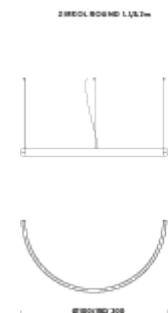

Ø1M | DOWNLIGHT - 4000K

LAMPING

Source	LED strip
Total power	22,5W
Emission	diffused
Switching	DALI
Tension	24V
Color temperature	4000K
Luminous flux	1538lm
Typ CRI	90
IP class	40
Dimensions	100x50x5cm
Materials	aluminium
Notes	included: remote driver 60W (220/240V) | 1 x dimmer DALI | 1 x electrical cable 4m | 3 x adjustable metal cable (length from 3m to 0,5m) | ceiling attachment | RAL 9005 black | RAL 9016 white | shipped assembled
Customization options	external electrical cable | light configurations, separate light control, control systems

Codes

BZRR1610G15NBO
BZRR1610G15NNE
BZRR1610G15NOR

Structure

white
black
gold

Certificazioni