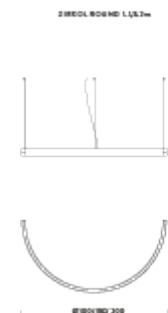

Ø1,5M | DOWNLIGHT - 2700K

LAMPING

Source	LED strip
Total power	34W
Emission	diffused
Switching	DALI
Tension	24V
Color temperature	2700K
Luminous flux	1961lm
Typ CRI	90
IP class	40
Dimensions	150x50x5cm
Materials	aluminium
Notes	included: remote driver 60W (220/240V) | 1 x dimmer DALI | 1 x electrical cable 4m | 3 x adjustable metal cable (length from 3m to 0,5m) | ceiling attachment | RAL 9005 black | RAL 9016 white | shipped assembled
Customization options	external electrical cable | light configurations, separate light control, control systems

Codes

BZRR1615G15DBO
BZRR1615G15DNE
BZRR1615G15DOR

Structure

white
black
gold

Certificazioni