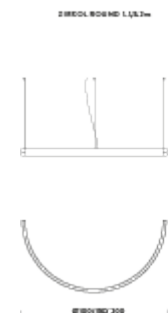

Ø1M | DOWNLIGHT - 2700K

LAMPING

Source	LED strip
Total power	22,5W
Emission	diffused
Switching	DALI
Tension	24V
Color temperature	2700K
Luminous flux	1308lm
Typ CRI	90
IP class	40
Dimensions	100x50x5cm
Materials	aluminium
Notes	included: remote driver 60W (220/240V) | 1 x dimmer DALI | 1 x electrical cable 4m | 3 x adjustable metal cable (length from 3m to 0,5m) | ceiling attachment | RAL 9005 black | RAL 9016 white | shipped assembled
Customization options	external electrical cable | light configurations, separate light control, control systems

Codes

BZRR1610G15DBO
BZRR1610G15DNE
BZRR1610G15DOR

Structure

white
black
gold

Certificazioni