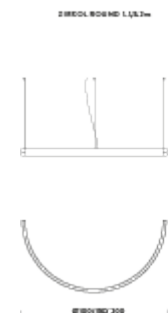

Ø2M | UP-DOWNLIGHT - 3000K

LAMPING

Source	LED strip
Total power	90W
Emission	diffused
Switching	DALI
Tension	24V
Color temperature	3000K
Luminous flux	5539lm
Typ CRI	90
IP class	40
Dimensions	200x50x5cm
Materials	aluminium
Notes	included: remote driver 100W (110/240V) | 1 x dimmer DALI | 1 x electrical cable 4m | 3 x adjustable metal cable (length from 3m to 0,5m) | ceiling attachment | RAL 9005 black | RAL 9016 white | shipped assembled
Customization options	external electrical cable | light configurations, separate light control, control systems

Codes

BZRR1720G15WBO
BZRR1720G15WNE
BZRR1720G15WOR

Structure

white
black
gold

Certificazioni