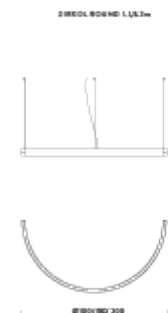

Ø1,5M | UP-DOWNLIGHT - 2700K

LAMPING

Source	LED strip
Total power	68W
Emission	diffused
Switching	DALI
Tension	24V
Color temperature	2700K
Luminous flux	3923lm
Typ CRI	90
IP class	40
Dimensions	150x50x5cm
Materials	aluminium
Notes	included: remote driver 75W (110/240V) | 1 x dimmer DALI | 1 x electrical cable 4m | 3 x adjustable metal cable (length from 3m to 0,5m) | ceiling attachment | RAL 9005 black | RAL 9016 white | shipped assembled
Customization options	external electrical cable | light configurations, separate light control, control systems

Codes

BZRR1715G15DBO
BZRR1715G15DNE
BZRR1715G15DOR

Structure

white
black
gold

Certificazioni