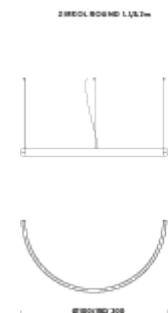

Ø1,5M | UP-DOWNLIGHT - 3000K

LAMPING

Source	LED strip
Total power	68W
Emission	diffused
Switching	DALI
Tension	24V
Color temperature	3000K
Luminous flux	4154lm
Typ CRI	90
IP class	40
Dimensions	150x50x5cm
Materials	aluminium
Notes	included: remote driver 75W (110/240V) | 1 x dimmer DALI | 1 x electrical cable 4m | 3 x adjustable metal cable (length from 3m to 0,5m) | ceiling attachment | RAL 9005 black | RAL 9016 white | shipped assembled
Customization options	external electrical cable | light configurations, separate light control, control systems

Codes

BZRR1715G15WBO
BZRR1715G15WNE
BZRR1715G15WOR

Structure

white
black
gold

Certificazioni