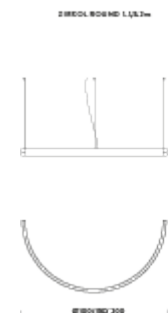

Ø1,5M | DOWNLIGHT - 4000K

LAMPING

Source	LED strip
Total power	34W
Emission	diffused
Switching	DALI
Tension	24V
Color temperature	34W
Luminous flux	2306lm
Typ CRI	90
IP class	40
Dimensions	150x50x5cm
Materials	aluminium
Notes	included: remote driver 60W (220/240V) | 1 x dimmer DALI | 1 x electrical cable 4m | 3 x adjustable metal cable (length from 3m to 0,5m) | ceiling attachment | RAL 9005 black | RAL 9016 white | shipped assembled
Customization options	external electrical cable | light configurations, separate light control, control systems

Codes

BZRR1615G15NBO
BZRR1615G15NNE
BZRR1615G15NOR

Structure

white
black
matte gold

Certificazioni