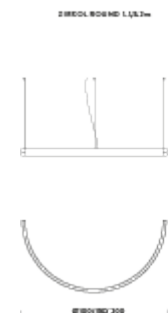

Ø2M | UP-DOWNLIGHT - 2700K

LAMPING

Source	LED strip
Total power	90W
Emission	diffused
Switching	DALI
Tension	24V
Color temperature	2700K
Luminous flux	5250lm
Typ CRI	90
IP class	40
Dimensions	200x50x5cm
Materials	aluminium
Notes	included: remote driver 100W (110/240V) | 1 x dimmer DALI | 1 x electrical cable 4m | 3 x adjustable metal cable (length from 3m to 0,5m) | ceiling attachment | RAL 9005 black | RAL 9016 white | shipped assembled
Customization options	external electrical cable | light configurations, separate light control, control systems

Codes

BZRR1720G15DBO
BZRR1720G15DNE
BZRR1720G15DOR

Structure

white
black
gold

Certificazioni